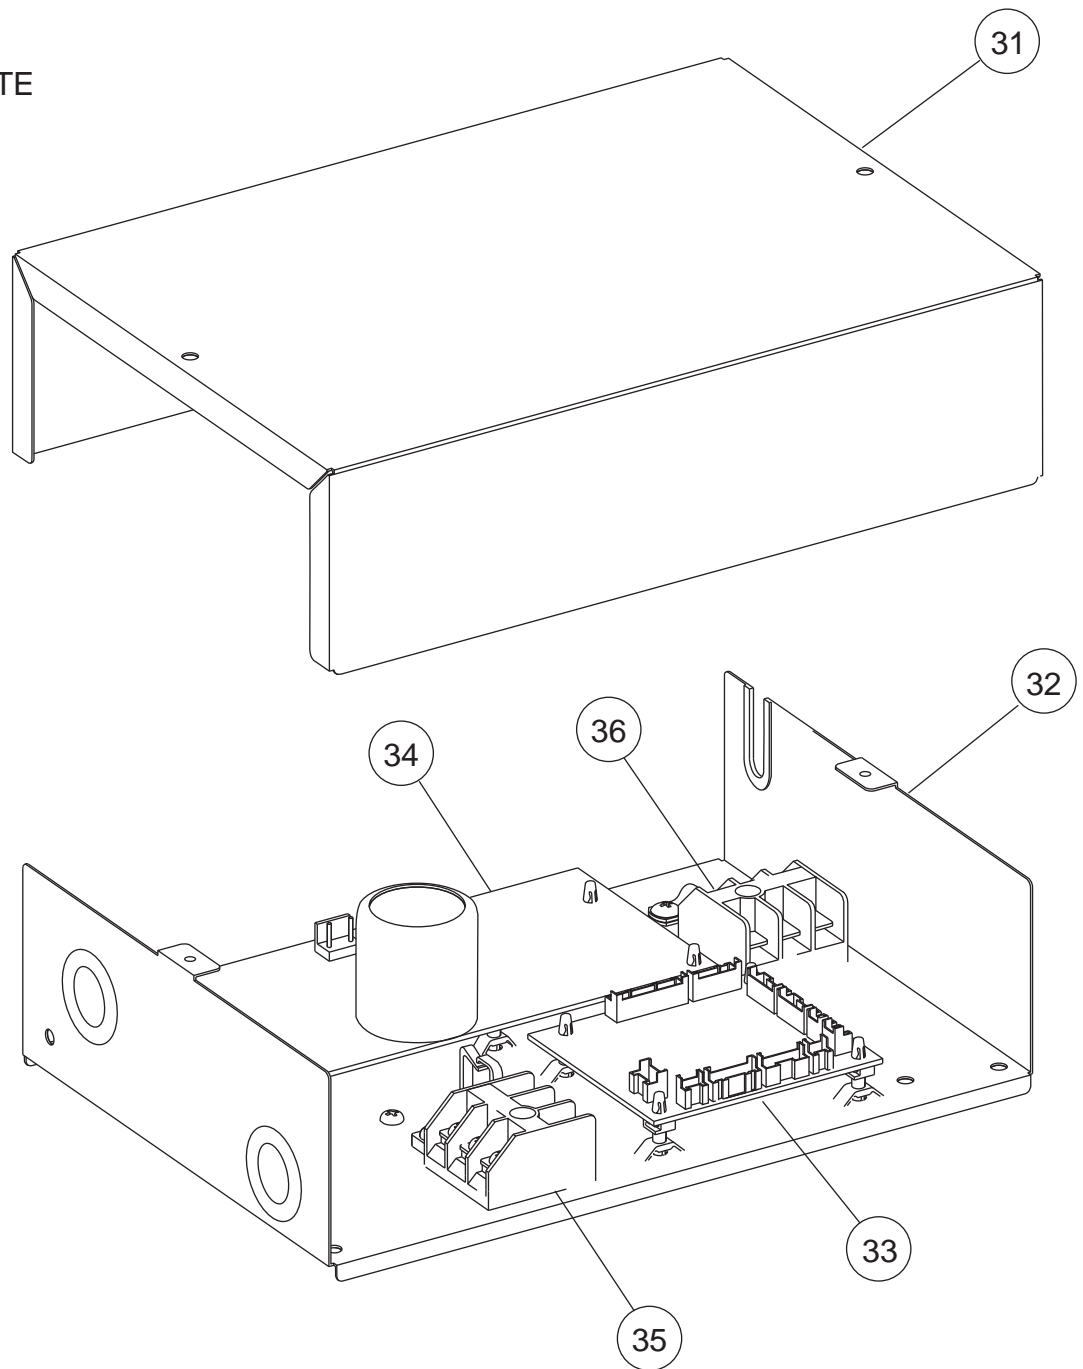

DECORATION PANEL  
UTG-UFYD-W

Flap total assy  
Motor holder assy

Ref.	Description	Part number	
21	Gear A	9375536015	
22	Motor Holder	9375535018	
23	Step Motor (white connector)	9900139070	
24	Step Motor (red connector)	9900139087	

INDOOR UNIT  
 COMPACT CASSETTE  
 AUYG07LVLA  
 AUYG09LVLA  
 AUYG12LVLA  
 AUYG14LVLA  
 AUYG18LVLA  
 AUYG12LVLB  
 AUYG14LVLB  
 AUYG18LVLB

Ref.	Description	Part number
1	Top Plate Assy	9375490027
2	Cabinet A Assy	9375492014
3	Cabinet B	9375494018
4	Hook R	9375504014
5	Hook L	9375505011
6	Insulation Box Assy	9377764065
7	Wire Cover	9375516017
8	Pipe Cover	9375515010
9	Bell Mouse	9375503017
10	Wire Holder	9375478018
11	Drain Pan Sub Assy	9377765024
12	Drain Cap	9375502010

INDOOR UNIT  
 COMPACT CASSETTE  
 AUYG07LVLA  
 AUYG09LVLA  
 AUYG12LVLA  
 AUYG14LVLA  
 AUYG18LVLA  
 AUYG12LVLB  
 AUYG14LVLB  
 AUYG18LVLB  
 Control unit

Ref.	Description	Part number
31	Control Box Cover	9375512019
32	Control Box A	9375511012
33	Main PCB (07)	9707393736
33	Main PCB (09)	9707393743
33	Main PCB (12LVLA)	9707393750
33	Main PCB (14LVLA)	9707393767
33	Main PCB (18LVLA)	9707393774
33	Main PCB (12LVLB)	9709245422
33	Main PCB (14LVLB)	9709245439
33	Main PCB (18LVLB)	9709245446

Ref.	Description	Part number
34	Power Supply PCB (12, 14, 18LVLA)	9707398250
34	Power Supply PCB (07, 09LVLA, 12, 14, 18LVLB)	9707398380
35	Terminal	9306489045
36	Terminal	9703345012
--	Pipe Thermistor	9703297014
--	Room Thermistor	9900502003
--	Remote Control	9379219006
--	Remote Control Holder	9305642045