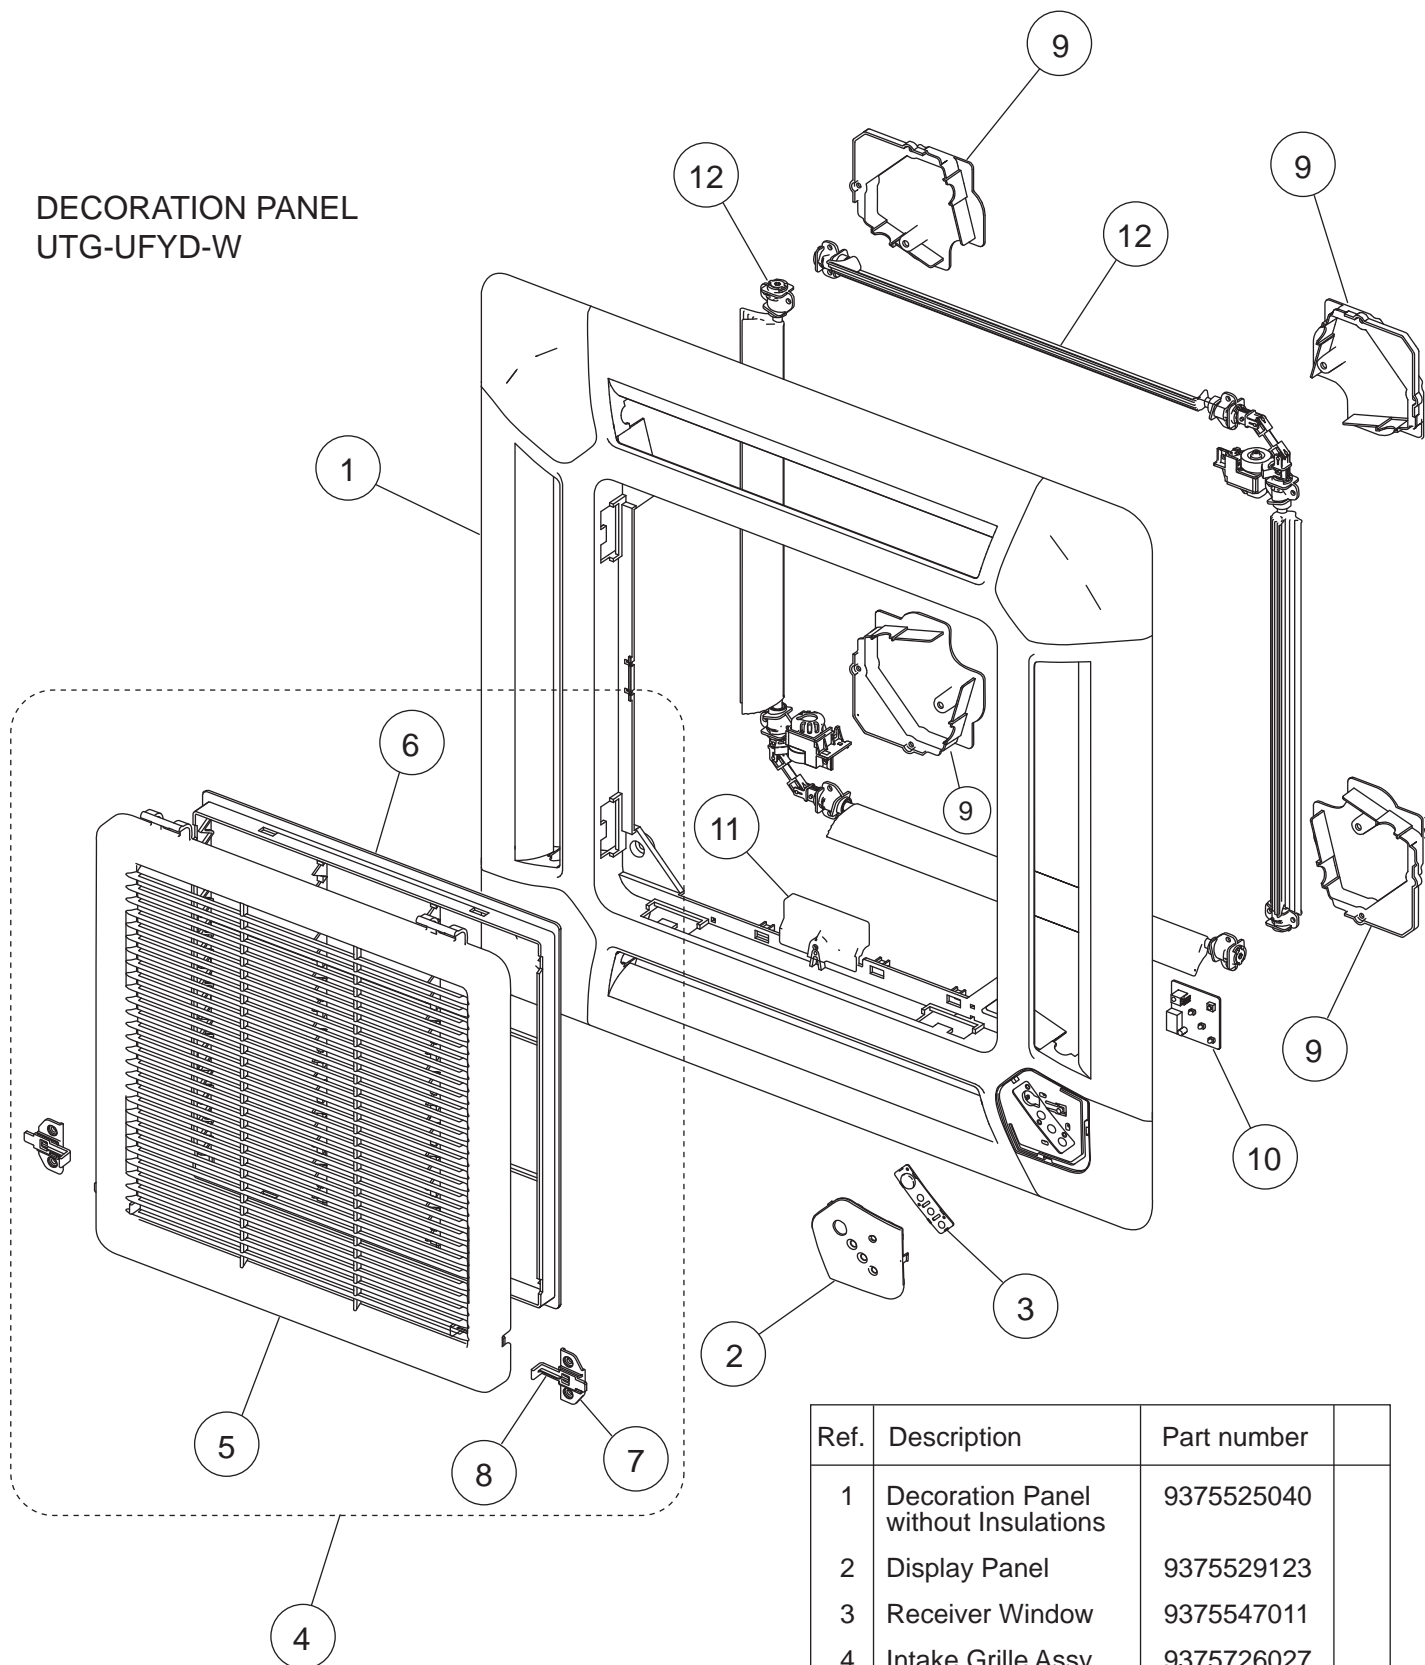

DECORATION PANEL  
UTG-UFYD-W

Ref.	Description	Part number
1	Decoration Panel without Insulations	9375525040
2	Display Panel	9375529123
3	Receiver Window	9375547011
4	Intake Grille Assy	9375726027
5	Intake Grille	9375531034
6	Long Life Filter	9375533014
7	Hook Bracket	9375546014
8	Grille Hook	9375532024
9	Panel Cover without Insulations	9375530013
10	Indicator PCB Assy	9707371031
11	Connector Cover	9375549015
12	Flap Total Assy	9377760029

DECORATION PANEL  
UTG-UFYD-W

Flap total assy  
Motor holder assy

Ref.	Description	Part number	
21	Gear A	9375536015	
22	Motor Holder	9375535018	
23	Step Motor (white connector)	9900139070	
24	Step Motor (red connector)	9900139087	

INDOOR UNIT  
 COMPACT CASSETTE  
 AUYG07LVLA  
 AUYG09LVLA  
 AUYG12LVLA  
 AUYG14LVLA  
 AUYG18LVLA  
 AUYG12LVLB  
 AUYG14LVLB  
 AUYG18LVLB

Ref.	Description	Part number
1	Top Plate Assy	9375490027
2	Cabinet A Assy	9375492014
3	Cabinet B	9375494018
4	Hook R	9375504014
5	Hook L	9375505011
6	Insulation Box Assy	9377764065
7	Wire Cover	9375516017
8	Pipe Cover	9375515010
9	Bell Mouse	9375503017
10	Wire Holder	9375478018
11	Drain Pan Sub Assy	9377765024
12	Drain Cap	9375502010

Ref.	Description	Part number
34	Power Supply PCB (12, 14, 18LVLA)	9707398250
34	Power Supply PCB (07, 09LVLA, 12, 14, 18LVLB)	9707398380
35	Terminal	9306489045
36	Terminal	9703345012
--	Pipe Thermistor	9703297014
--	Room Thermistor	9900502003
--	Remote Control	9379219006
--	Remote Control Holder	9305642045