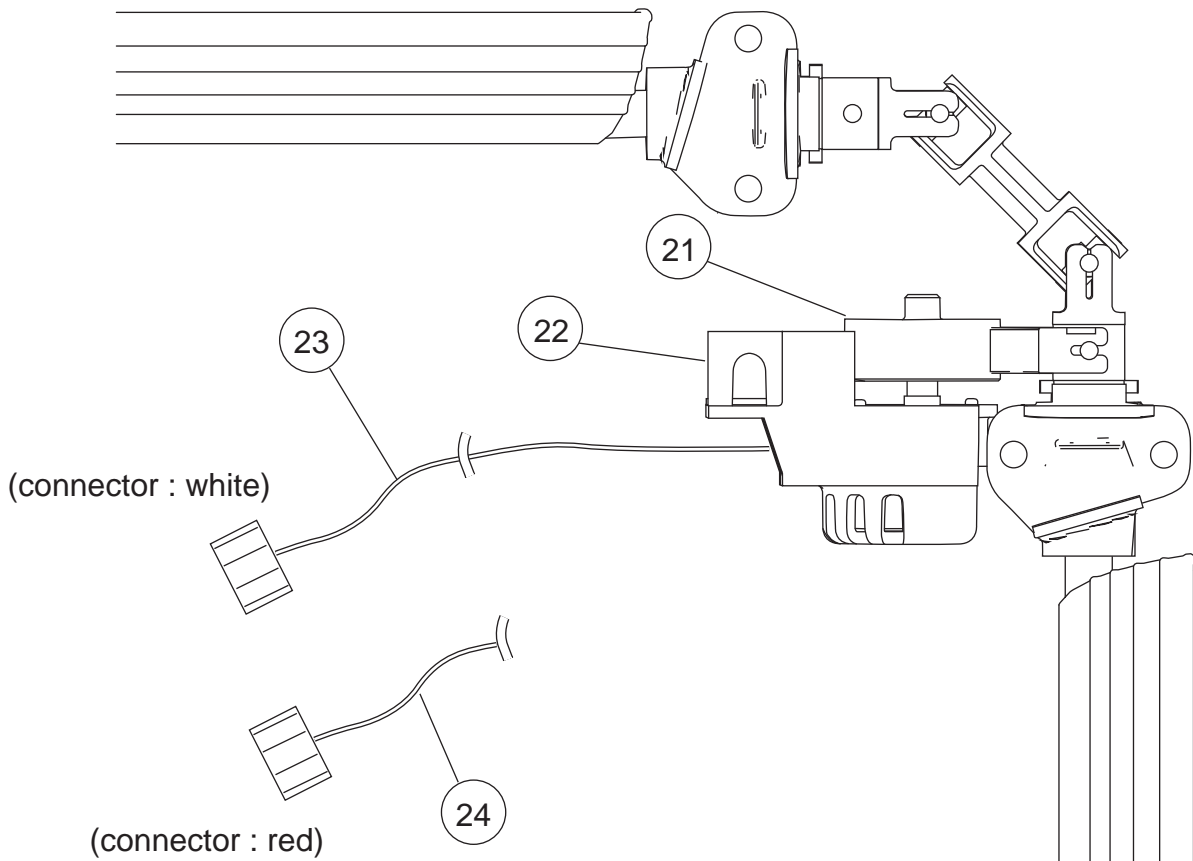

DECORATION PANEL  
UTG-UFYD-W

Ref.	Description	Part number
1	Decoration Panel without Insulations	9375525040
2	Display Panel	9375529123
3	Receiver Window	9375547011
4	Intake Grille Assy	9375726027
5	Intake Grille	9375531034
6	Long Life Filter	9375533014
7	Hook Bracket	9375546014
8	Grille Hook	9375532024
9	Panel Cover without Insulations	9375530013
10	Indicator PCB Assy	9707371031
11	Connector Cover	9375549015
12	Flap Total Assy	9377760029

DECORATION PANEL  
UTG-UFYD-W

Flap total assy  
Motor holder assy

Ref.	Description	Part number	
21	Gear A	9375536015	
22	Motor Holder	9375535018	
23	Step Motor (white connector)	9900139070	
24	Step Motor (red connector)	9900139087	

INDOOR UNIT  
 COMPACT CASSETTE  
 AUYG07LVLA  
 AUYG09LVLA  
 AUYG12LVLA  
 AUYG14LVLA  
 AUYG18LVLA  
 AUYG12LVLB  
 AUYG14LVLB  
 AUYG18LVLB

Ref.	Description	Part number
1	Top Plate Assy	9375490027
2	Cabinet A Assy	9375492014
3	Cabinet B	9375494018
4	Hook R	9375504014
5	Hook L	9375505011
6	Insulation Box Assy	9377764065
7	Wire Cover	9375516017
8	Pipe Cover	9375515010
9	Bell Mouse	9375503017
10	Wire Holder	9375478018
11	Drain Pan Sub Assy	9377765024
12	Drain Cap	9375502010

Ref.	Description	Part number
34	Power Supply PCB (12, 14, 18LVLA)	9707398250
34	Power Supply PCB (07, 09LVLA, 12, 14, 18LVLB)	9707398380
35	Terminal	9306489045
36	Terminal	9703345012
--	Pipe Thermistor	9703297014
--	Room Thermistor	9900502003
--	Remote Control	9379219006
--	Remote Control Holder	9305642045