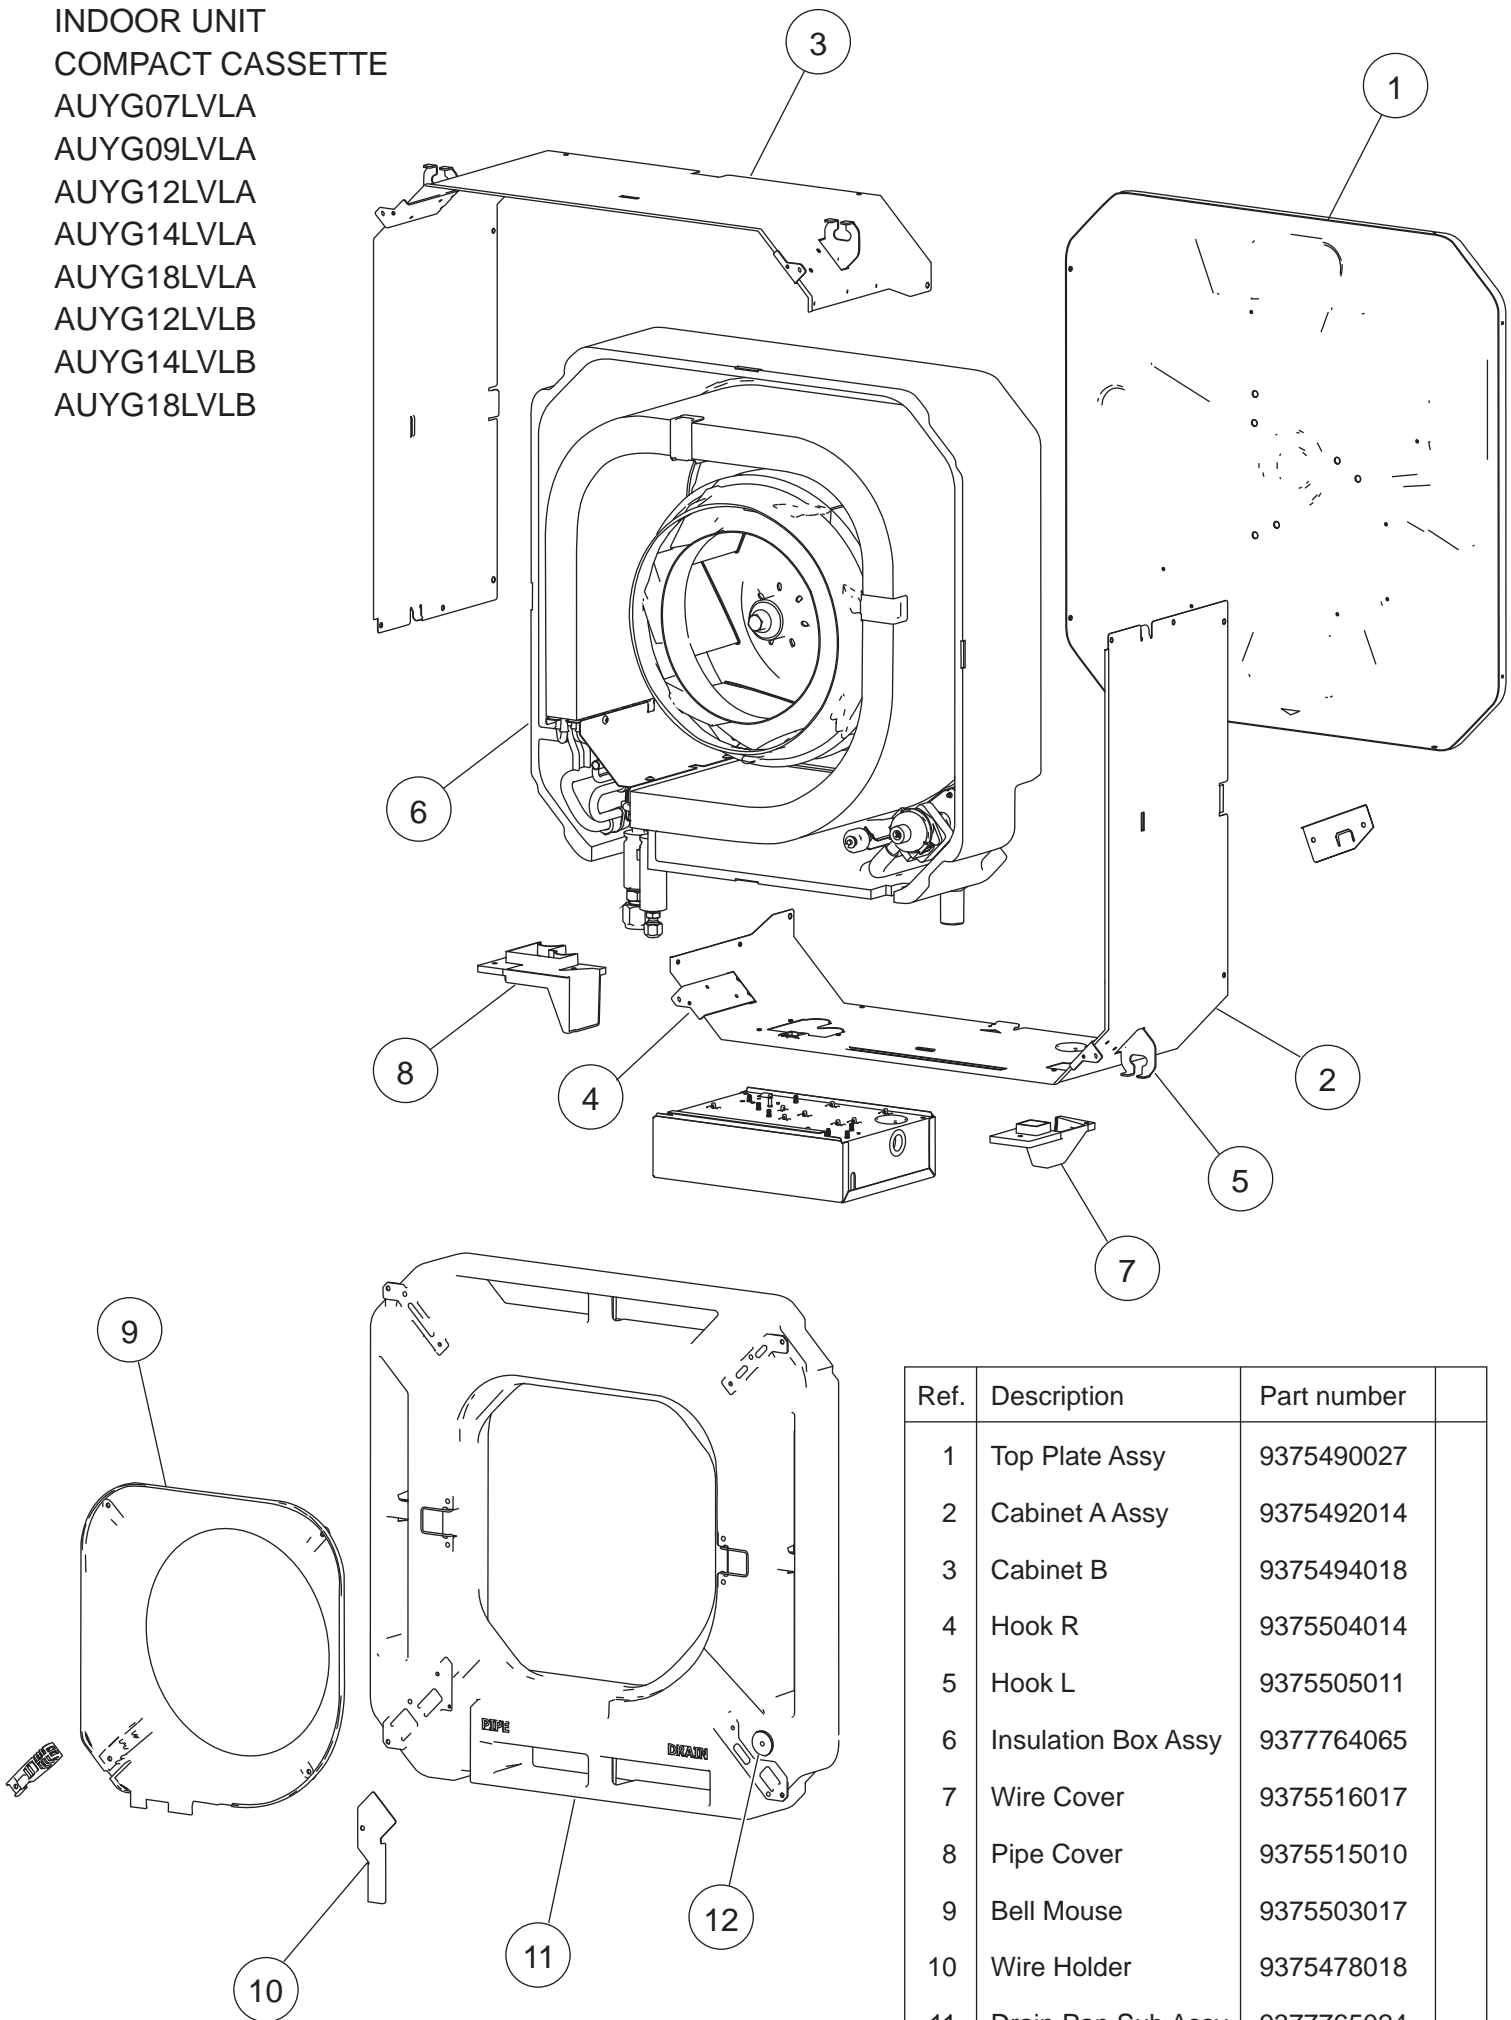

DECORATION PANEL  
UTG-UFYD-W

Ref.	Description	Part number
1	Decoration Panel without Insulations	9375525040
2	Display Panel	9375529123
3	Receiver Window	9375547011
4	Intake Grille Assy	9375726027
5	Intake Grille	9375531034
6	Long Life Filter	9375533014
7	Hook Bracket	9375546014
8	Grille Hook	9375532024
9	Panel Cover without Insulations	9375530013
10	Indicator PCB Assy	9707371031
11	Connector Cover	9375549015
12	Flap Total Assy	9377760029

DECORATION PANEL  
UTG-UFYD-W

Flap total assy  
Motor holder assy

Ref.	Description	Part number	
21	Gear A	9375536015	
22	Motor Holder	9375535018	
23	Step Motor (white connector)	9900139070	
24	Step Motor (red connector)	9900139087	

INDOOR UNIT  
 COMPACT CASSETTE  
 AUYG07LVLA  
 AUYG09LVLA  
 AUYG12LVLA  
 AUYG14LVLA  
 AUYG18LVLA  
 AUYG12LVLB  
 AUYG14LVLB  
 AUYG18LVLB

Ref.	Description	Part number
1	Top Plate Assy	9375490027
2	Cabinet A Assy	9375492014
3	Cabinet B	9375494018
4	Hook R	9375504014
5	Hook L	9375505011
6	Insulation Box Assy	9377764065
7	Wire Cover	9375516017
8	Pipe Cover	9375515010
9	Bell Mouse	9375503017
10	Wire Holder	9375478018
11	Drain Pan Sub Assy	9377765024
12	Drain Cap	9375502010

Ref.	Description	Part number
34	Power Supply PCB (12, 14, 18LVLA)	9707398250
34	Power Supply PCB (07, 09LVLA, 12, 14, 18LVLB)	9707398380
35	Terminal	9306489045
36	Terminal	9703345012
--	Pipe Thermistor	9703297014
--	Room Thermistor	9900502003
--	Remote Control	9379219006
--	Remote Control Holder	9305642045