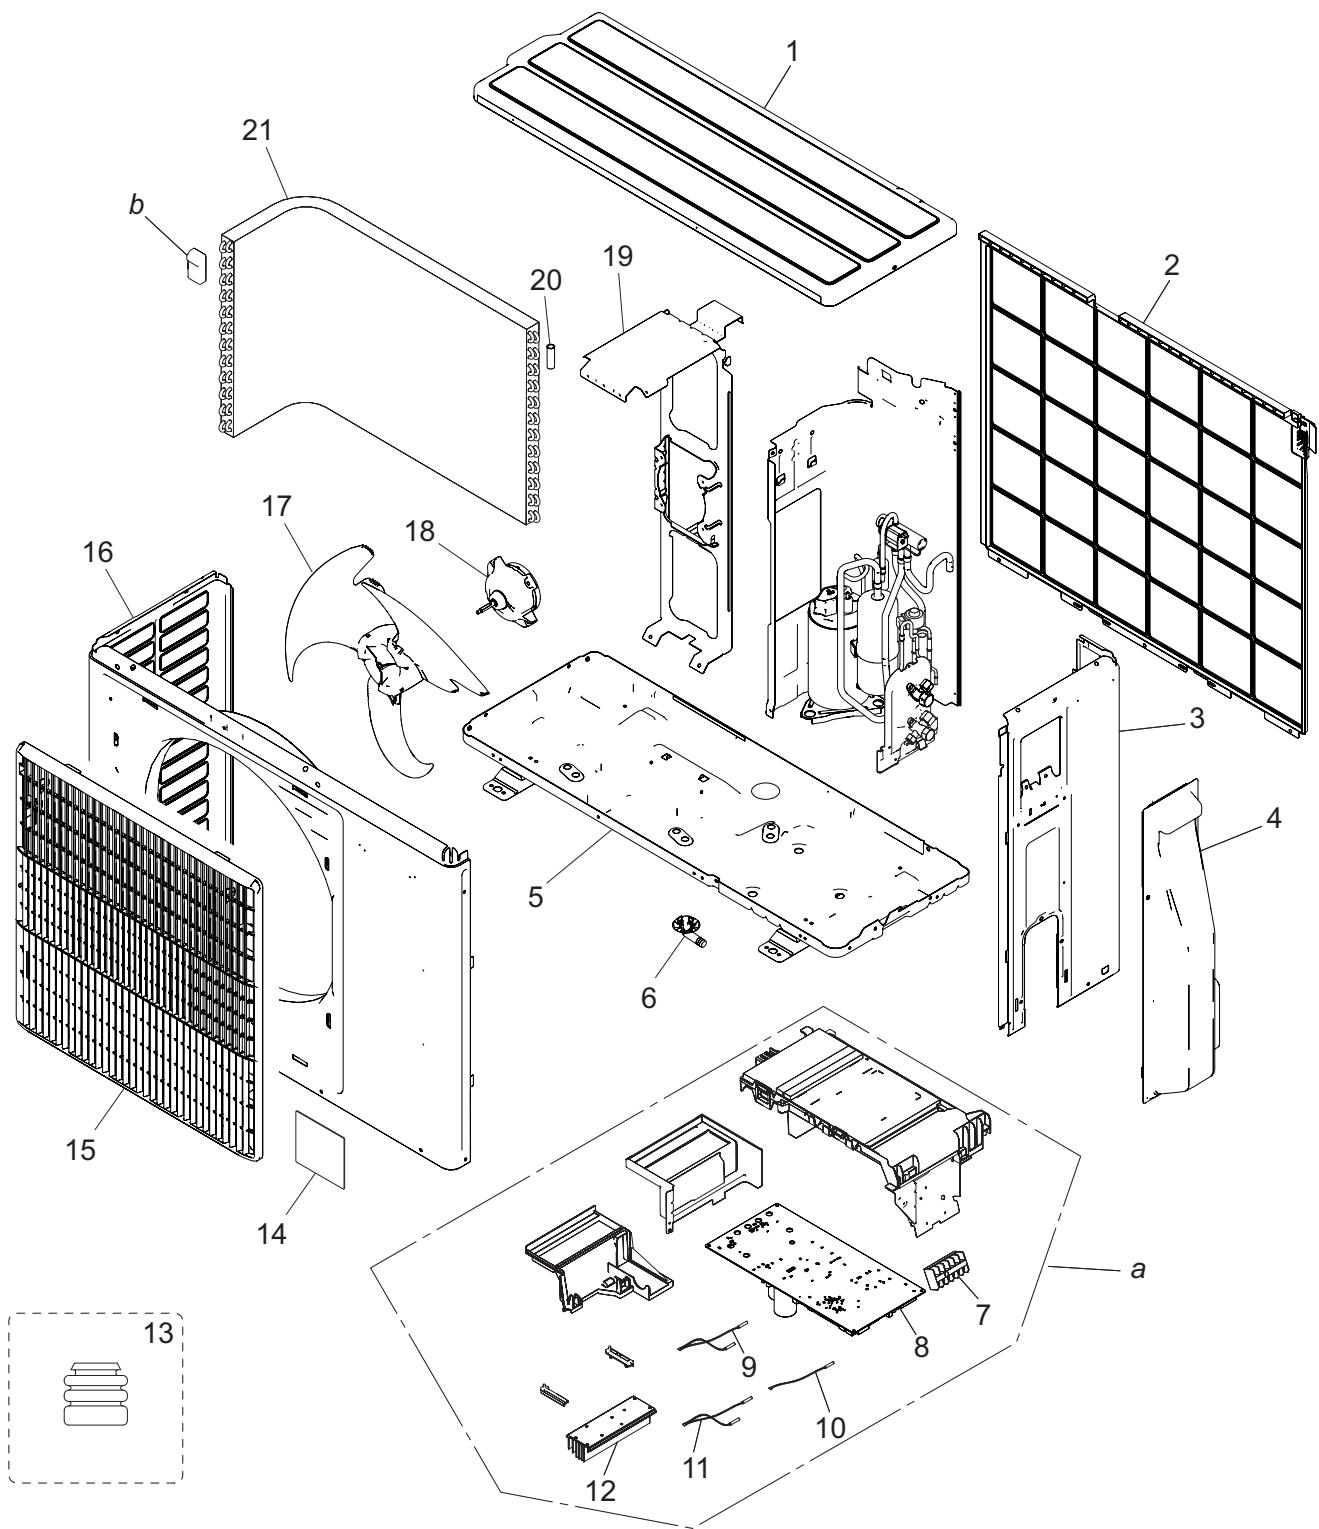

3-3. Model: AOYG22KATA

■ Exterior parts and Chassis

TECHNICAL DATA
AND PARTS LIST

TECHNICAL DATA
AND PARTS LIST

Item no.	Part no.	Part name	Service part
1	9322556028	Top panel assy	◆
2	9322811028	Protective net assy	◆
3	9322552099	Cabinet right assy	◆
4	9322570024	Switch cover assy	◆
5	9322314024	Base assy	◆
6	9322144003	Drain pipe	◆
7	9900435028	Terminal	◆
8	9710802331	Main PCB	◆
9	9900727079	Thermistor assy	◆
10	9900984014	Heat exchanger thermistor	◆
11	9900565060	Thermistor assy (Outdoor temp.)	◆
12	9322420039	Heat sink	◆
13	9322386007	Cushion rubber	◆
14	9319151007	Emblem	◆
15	9322149008	Blow grille	◆
16	9322555021	Front panel assy	◆
17	9322150004	Propeller fan	◆
18	9603601003	Brushless motor	◆
19	9322553027	Motor bracket assy	◆
20	9317089616	Condenser total assy	◆
21	9331404006	Thermistor holder pipe	◆
<i>a</i>	—	Inverter assy	—
<i>b</i>	—	Hair pin cushion	—

Compressor

TECHNICAL DATA
AND PARTS LIST

TECHNICAL DATA
AND PARTS LIST

Item no.	Part no.	Part name	Service part
50	9810523006	Compressor	◆
51	9322783028	4-way valve assy	◆
52	9970110160	Solenoid	◆
53	9970173028	Expansion valve coil	◆
54	9322463029	Pulse motor valve assy	◆
55	9322474001	2-way valve assy	◆
56	9387831016	3-way valve assy	◆
57	9322501004	S-insulator H	◆
58	9322847003	S-insulator F	◆
59	9322500007	S-insulator B	◆
<i>a</i>	—	Valve bracket	—
<i>b</i>	—	Muffler	—