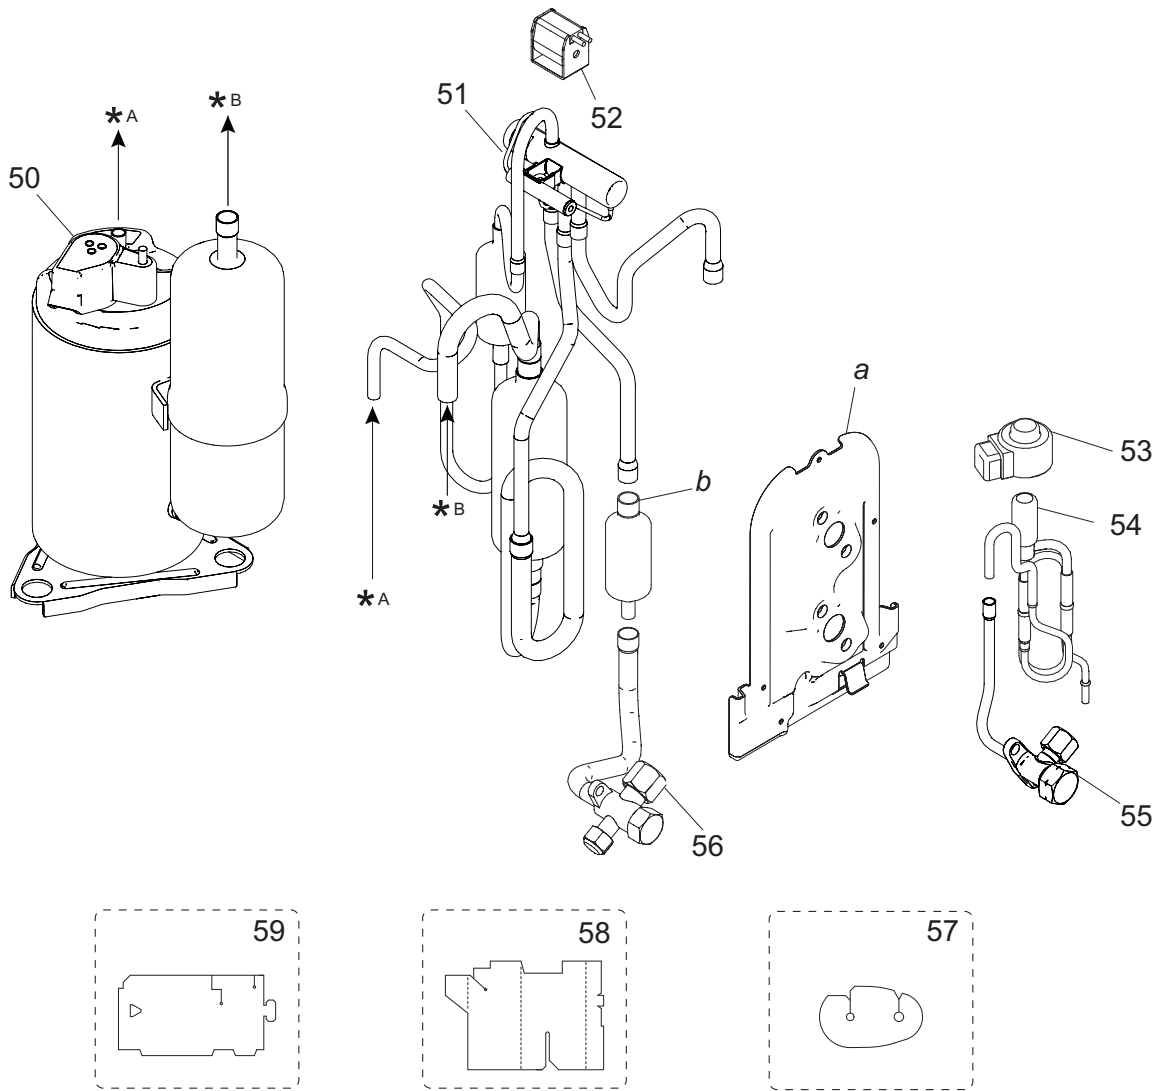

3-3. Model: AOYG22KATA

■ Exterior parts and Chassis

TECHNICAL DATA
AND PARTS LIST

TECHNICAL DATA
AND PARTS LIST

Item no.	Part no.	Part name	Service part
1	9322556028	Top panel assy	◆
2	9322811028	Protective net assy	◆
3	9322552099	Cabinet right assy	◆
4	9322570024	Switch cover assy	◆
5	9322314024	Base assy	◆
6	9322144003	Drain pipe	◆
7	9900435028	Terminal	◆
8	9710802331	Main PCB	◆
9	9900727079	Thermistor assy	◆
10	9900984014	Heat exchanger thermistor	◆
11	9900565060	Thermistor assy (Outdoor temp.)	◆
12	9322420039	Heat sink	◆
13	9322386007	Cushion rubber	◆
14	9319151007	Emblem	◆
15	9322149008	Blow grille	◆
16	9322555021	Front panel assy	◆
17	9322150004	Propeller fan	◆
18	9603601003	Brushless motor	◆
19	9322553027	Motor bracket assy	◆
20	9317089616	Condenser total assy	◆
21	9331404006	Thermistor holder pipe	◆
<i>a</i>	—	Inverter assy	—
<i>b</i>	—	Hair pin cushion	—

Compressor

TECHNICAL DATA
AND PARTS LIST

TECHNICAL DATA
AND PARTS LIST

Item no.	Part no.	Part name	Service part
50	9810523006	Compressor	◆
51	9322783028	4-way valve assy	◆
52	9970110160	Solenoid	◆
53	9970173028	Expansion valve coil	◆
54	9322463029	Pulse motor valve assy	◆
55	9322474001	2-way valve assy	◆
56	9387831016	3-way valve assy	◆
57	9322501004	S-insulator H	◆
58	9322847003	S-insulator F	◆
59	9322500007	S-insulator B	◆
<i>a</i>	—	Valve bracket	—
<i>b</i>	—	Muffler	—