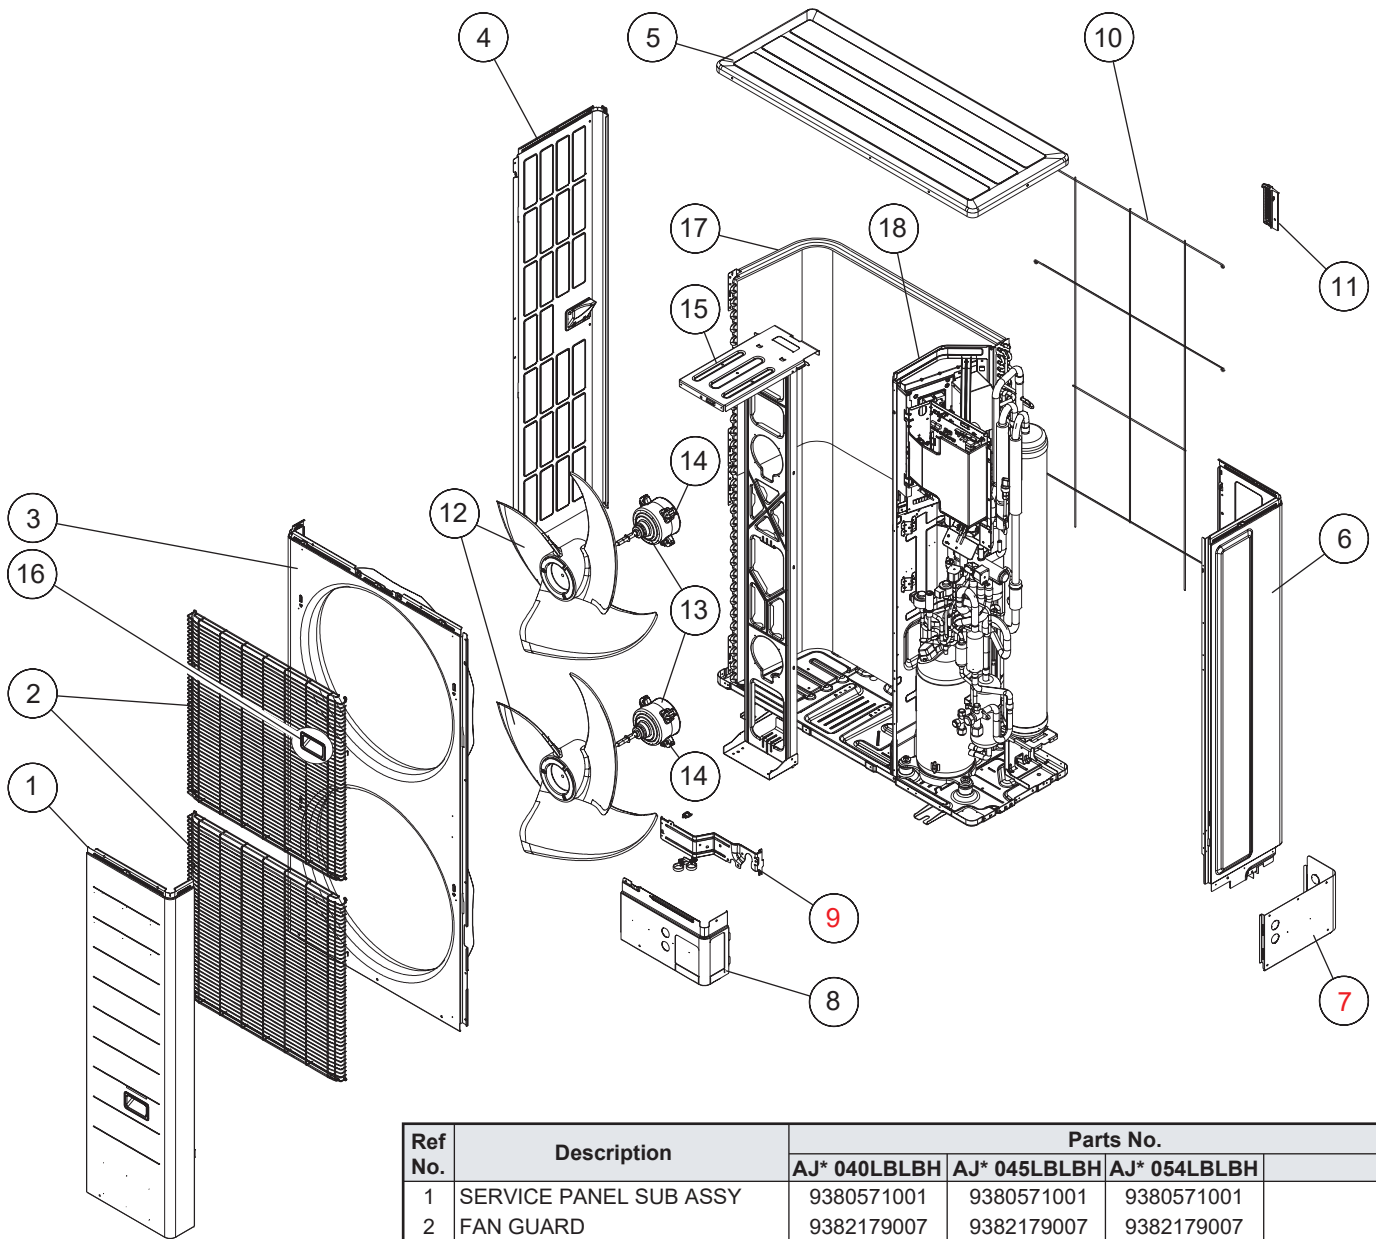

# DISASSEMBLY ILLUSTRATION & PARTS LIST

## OUTDOOR UNIT

Models : AJ\* 040LBLBH  
 AJ\* 045LBLBH  
 AJ\* 054LBLBH

Ref No.	Description	Parts No.		
		AJ* 040LBLBH	AJ* 045LBLBH	AJ* 054LBLBH
1	SERVICE PANEL SUB ASSY	9380571001	9380571001	9380571001
2	FAN GUARD	9382179007	9382179007	9382179007
3	FRONT PANEL ASSY	9380569022	9380569022	9380569022
4	CABINET LEFT SUB ASSY	9380568001	9380568001	9380568001
5	TOP PANEL SUB ASSY	9379416016	9379416016	9379416016
6	CABINET RIGHT SUB ASSY	9380570004	9380570004	9380570004
7	PIPE COVER REAR	9380537007	9380537007	9380537007
8	PIPE COVER FRONT	9378805019	9378805019	9378805019
9	VALVE PLATE	9379409018	9379409018	9379409018
10	PROTECTIVE NET ASSY	9378926042	9378926042	9378926042
11	THERMO HOLDER	9374177011	9374177011	9374177011
12	PROPELLER FAN	9379414005	9379414005	9379414005
13	MOTOR,DC BRUSHLESS	9603042035	9603042035	9603042035
14	CUSHION RUBBER	9380530008	9380530008	9380530008
15	MOTOR BRACKET SUB ASSY	9380566007	9380566007	9380566007
16	GRIP (FRONT)	9381039005	9381039005	9381039005
17	CONDENSER SUB ASSY	9380633020	9380633020	9380633020
18	SEPARATE WALL SUB ASSY	9380567004	9380567004	9380567004
	LABEL (FUJITSU)	9380477006	9380477006	9380477006
	LABEL (GENERAL)	9378949003	9378949003	9378949003
	LABEL (AIRSTAGE)	9380479000	9380479000	9380479000