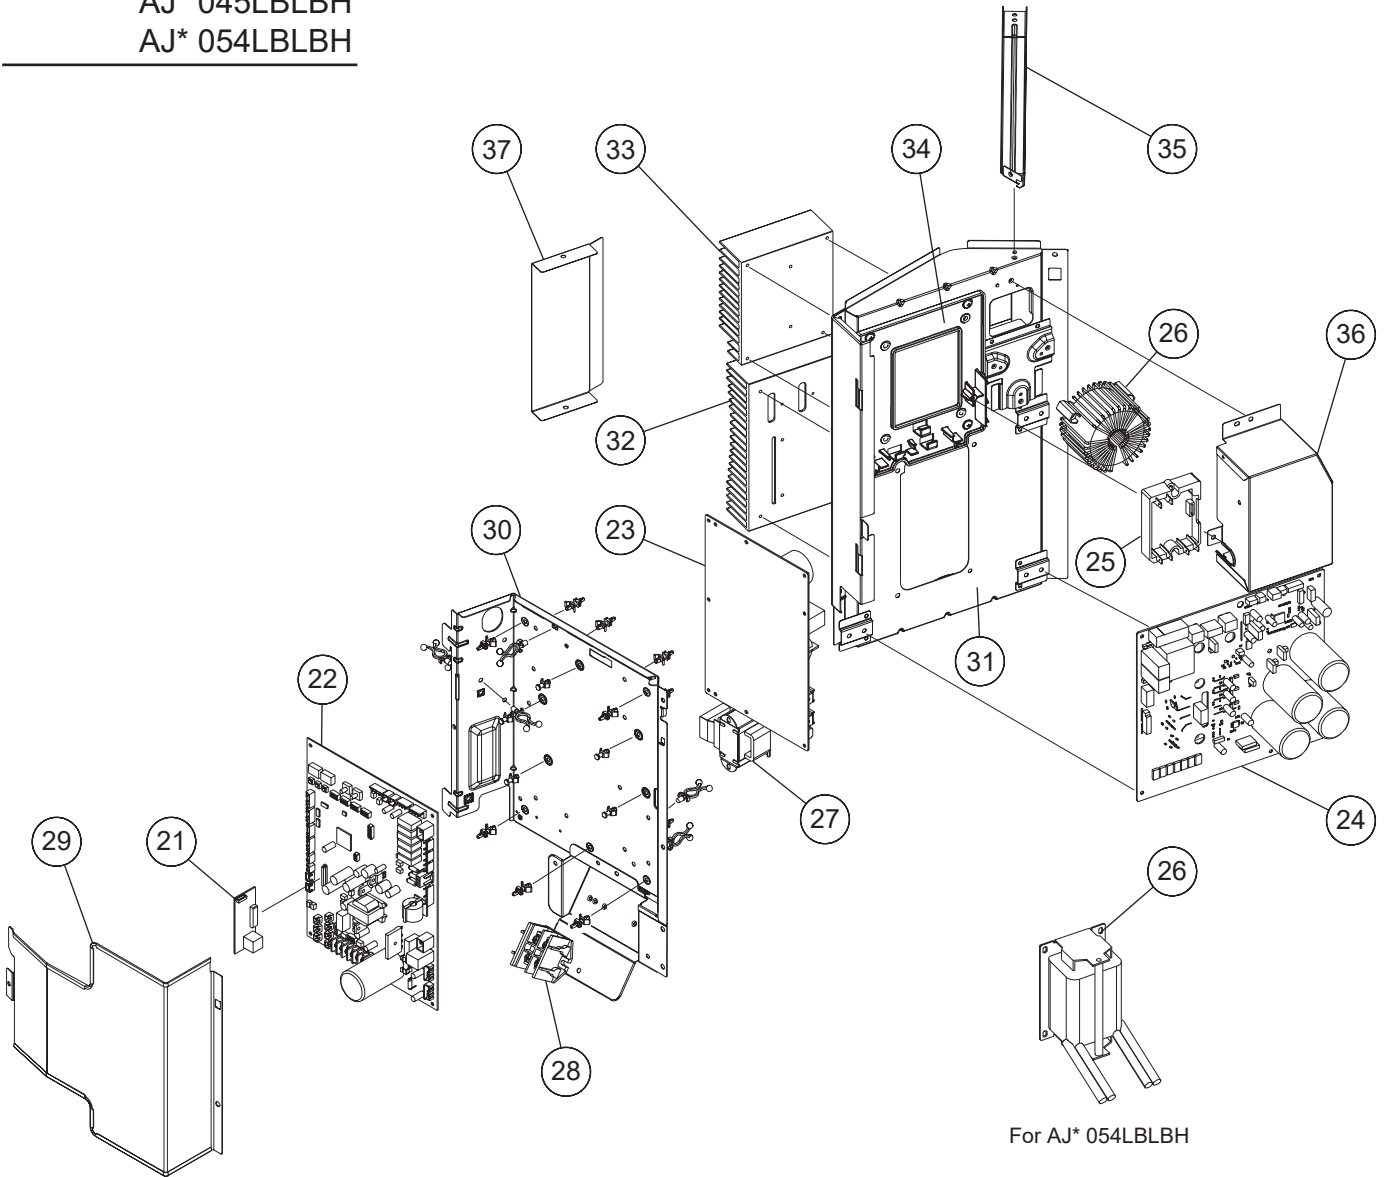

Models : AJ* 040LBLBH
AJ* 045LBLBH
AJ* 054LBLBH

Ref No.	Description	Parts No.		
		AJ* 040LBLBH	AJ* 045LBLBH	AJ* 054LBLBH
21	COMMUNICATION PCB	9709612019	9709612019	9709612019
22	MAIN PCB	9708853123	9708853123	9708853123
23	FILTER PCB	9709911068	9709911068	9709911051
24	INVERTER PCB (IPM) (service unit)	9709680988	9709680988	9709680971
25	ACTPM	9708920009	9708920009	9708590004
26	CHOKE COIL	9900624019	9900624019	9900592011
27	REACTOR ASSY	9900481025	9900481025	9900481025
28	TERMINAL	9900428105	9900428105	9900428105
29	CONTROL COVER SUB ASSY	9378930025	9378930025	9378930025
30	CONTROL BOX (MAIN) ASSY	9380543008	9380543008	9380543008
31	CONTROL BOX (INV) ASSY	9380540014	9380540014	9380540021
32	HEAT SINK C	9380483014	9380483014	9380483014
33	HEAT SINK B	9380484004	9380484004	----
	HEAT SINK D	----	----	9380484011
34	HOLDER (HEAT SINK)	9380499015	9380499015	9380499022
35	BRACKET CONTROL BOX	9380496007	9380496007	9380496007
36	DUCT A	9380493006	9380493006	----
37	WIND GUIDE BOARD	----	----	9382169008