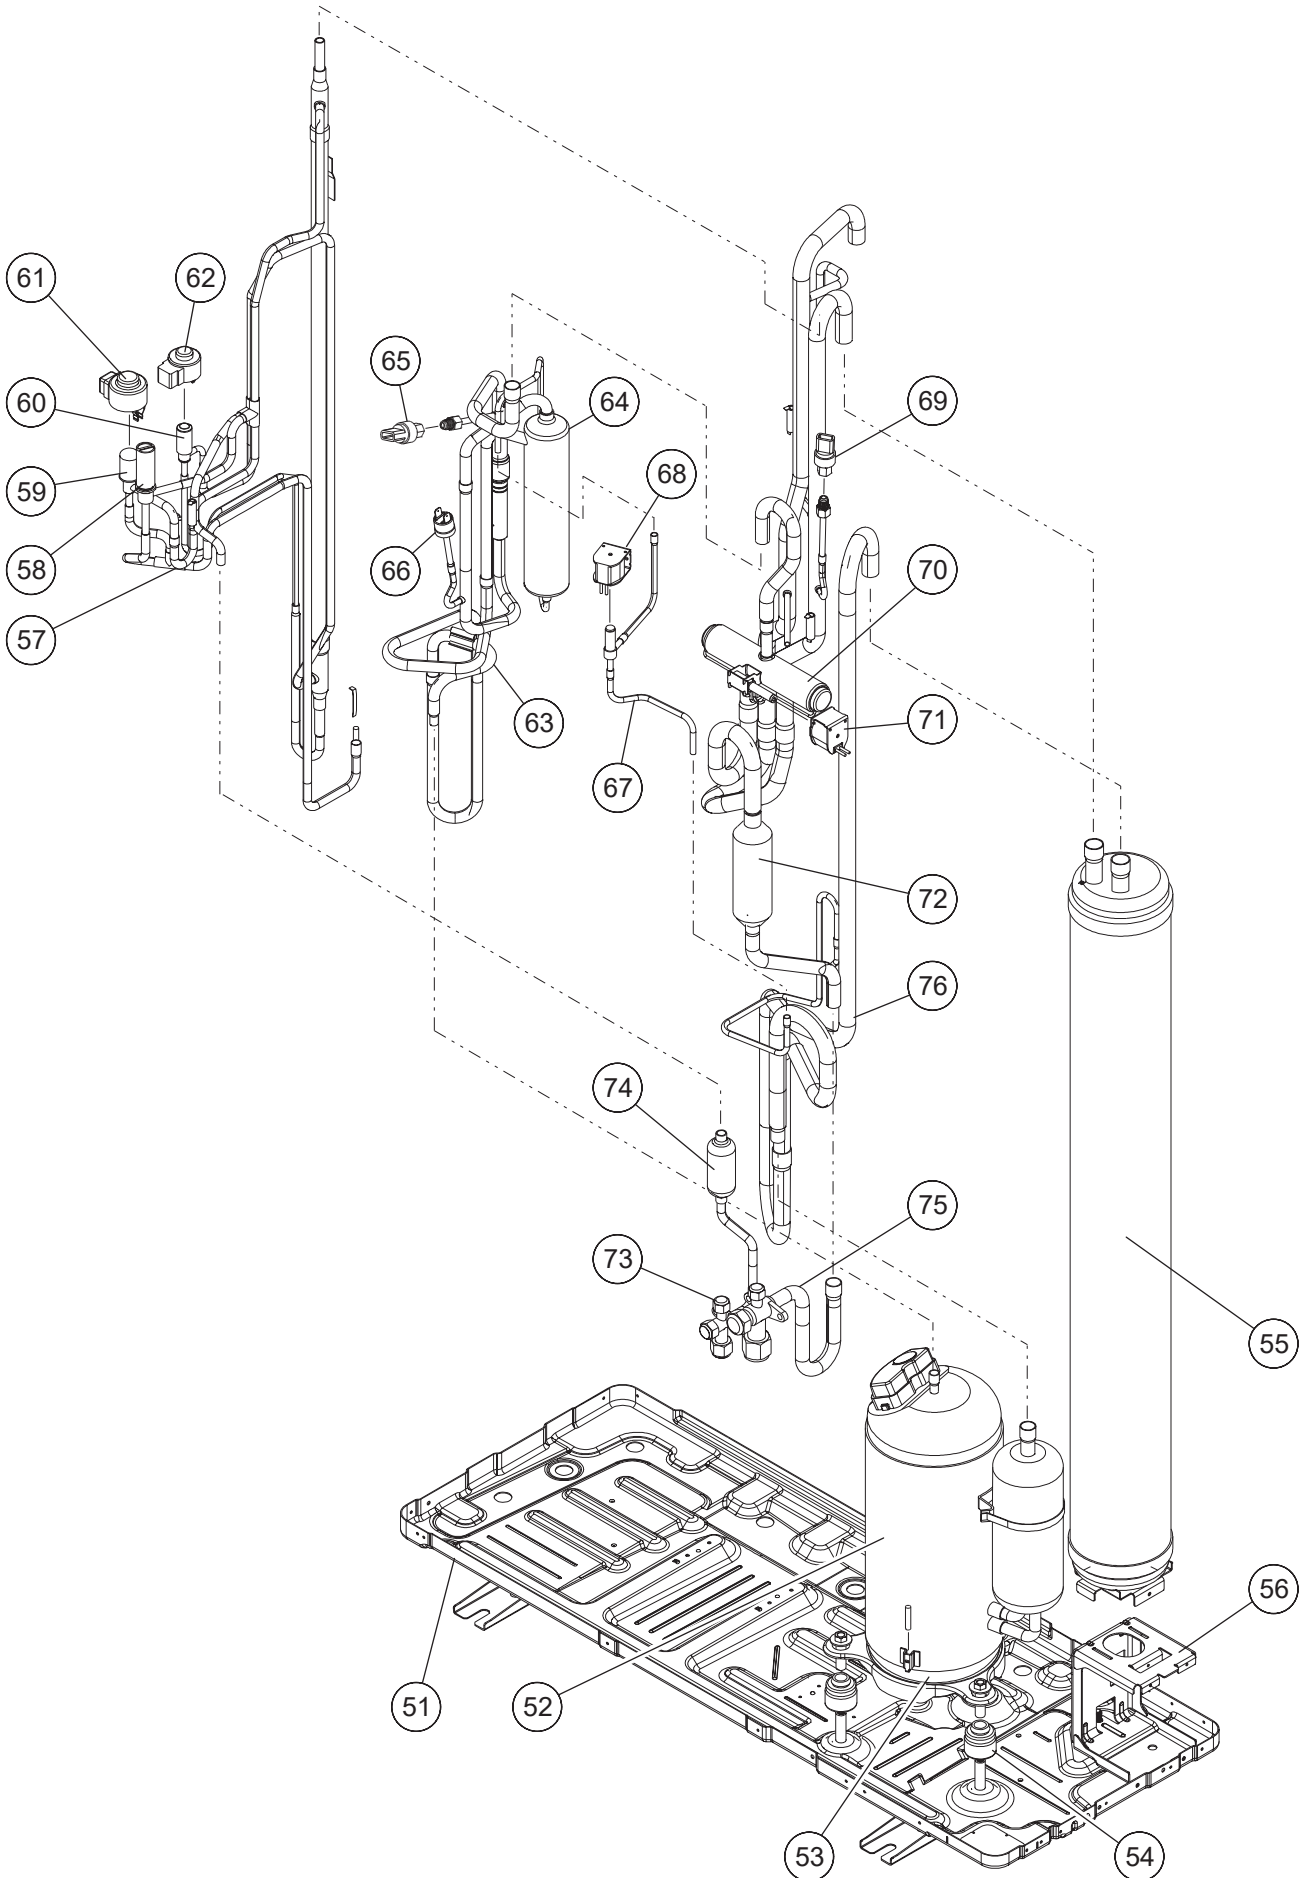

Models : AJ* 040LBLBH
AJ* 045LBLBH
AJ* 054LBLBH

Models : AJ* 040LBLBH
AJ* 045LBLBH
AJ* 054LBLBH

Ref No.	Description	Parts No.		
		AJ* 040LBLBH	AJ* 045LBLBH	AJ* 054LBLBH
51	BASE ASSY	9379427036	9379427036	9379427036
52	COMPRESSOR SUB ASSY	9374423262	9374423262	9374423262
53	BELT HEATER	9361140325	9361140325	9361140325
54	RUBBER SHEET A(COMP)	9378071018	9378071018	9378071018
55	ACCUMULATOR SUB ASSY	9372700051	9372700051	9372700051
56	INSTALLATION PLATE(ACCUMULATOR)	9380471004	9380471004	9380471004
57	SUB COOL HEX ASSY	9378749238	9378749238	9378749238
58	RERIEF VALVE ASSY	9380544012	9380544012	9380544012
59	EXPANSION VALVE (EEV 1)	9900170066	9900170066	9900170066
60	EXPANSION VALVE (EEV 2)	9900056049	9900056049	9900056049
61	COIL(EXPANSION VALVE) (EEV 1)	9970098055	9970098055	9970098055
62	COIL(EXPANSION VALVE) (EEV 2)	9970096075	9970096075	9970096075
63	DISCHARGE PIPE ASSY	9371581354	9371581354	9371581354
64	OIL SEPARATOR	9380553007	9380553007	9380553007
65	SENSOR (HP)	9970178030	9970178030	9970178030
66	PRESSURE SWITCH	9900186029	9900186029	9900186029
67	SOLENOID VALVE ASSY	9380016021	9380016021	9380016021
68	SOLENOID (SV2)	9900189235	9900189235	9900189235
69	SENSOR (LP)	9900505103	9900505103	9900505103
70	4-WAY VALVE	9970112010	9970112010	9970112010
71	SOLENOID (4-WAY VALVE)	9970113017	9970113017	9970113017
72	STRAINER ASSY	9380559009	9380559009	9380559009
73	3-WAY VALVE B ASSY	9380025030	9380025030	9380025030
74	STRAINER ASSY	9372524039	9372524039	9372524039
75	3-WAY VALVE ASSY	9380631002	9380631002	9380631002
76	SUCTION PIPE A ASSY	9372514160	9372514160	9372514160
	COMPRESSOR COVER A	9380513001	9380513001	9380513001
	COMPRESSOR COVER TOP	9380516002	9380516002	9380516002
	THERMISTOR ASSY (Discharge temp.+Comp. temp.)	9900805029	9900805029	9900805029
	THERMISTOR ASSY (Sub cool hex. temp. Liquid/ Gas.)	9900506018	9900506018	9900506018
	THERMISTOR ASSY (Suction temp.+Heat ex. temp.)	9900507022	9900507022	9900507022
	THERMISTOR ASSY (Outdoor temp.)	9900747039	9900747039	9900747039