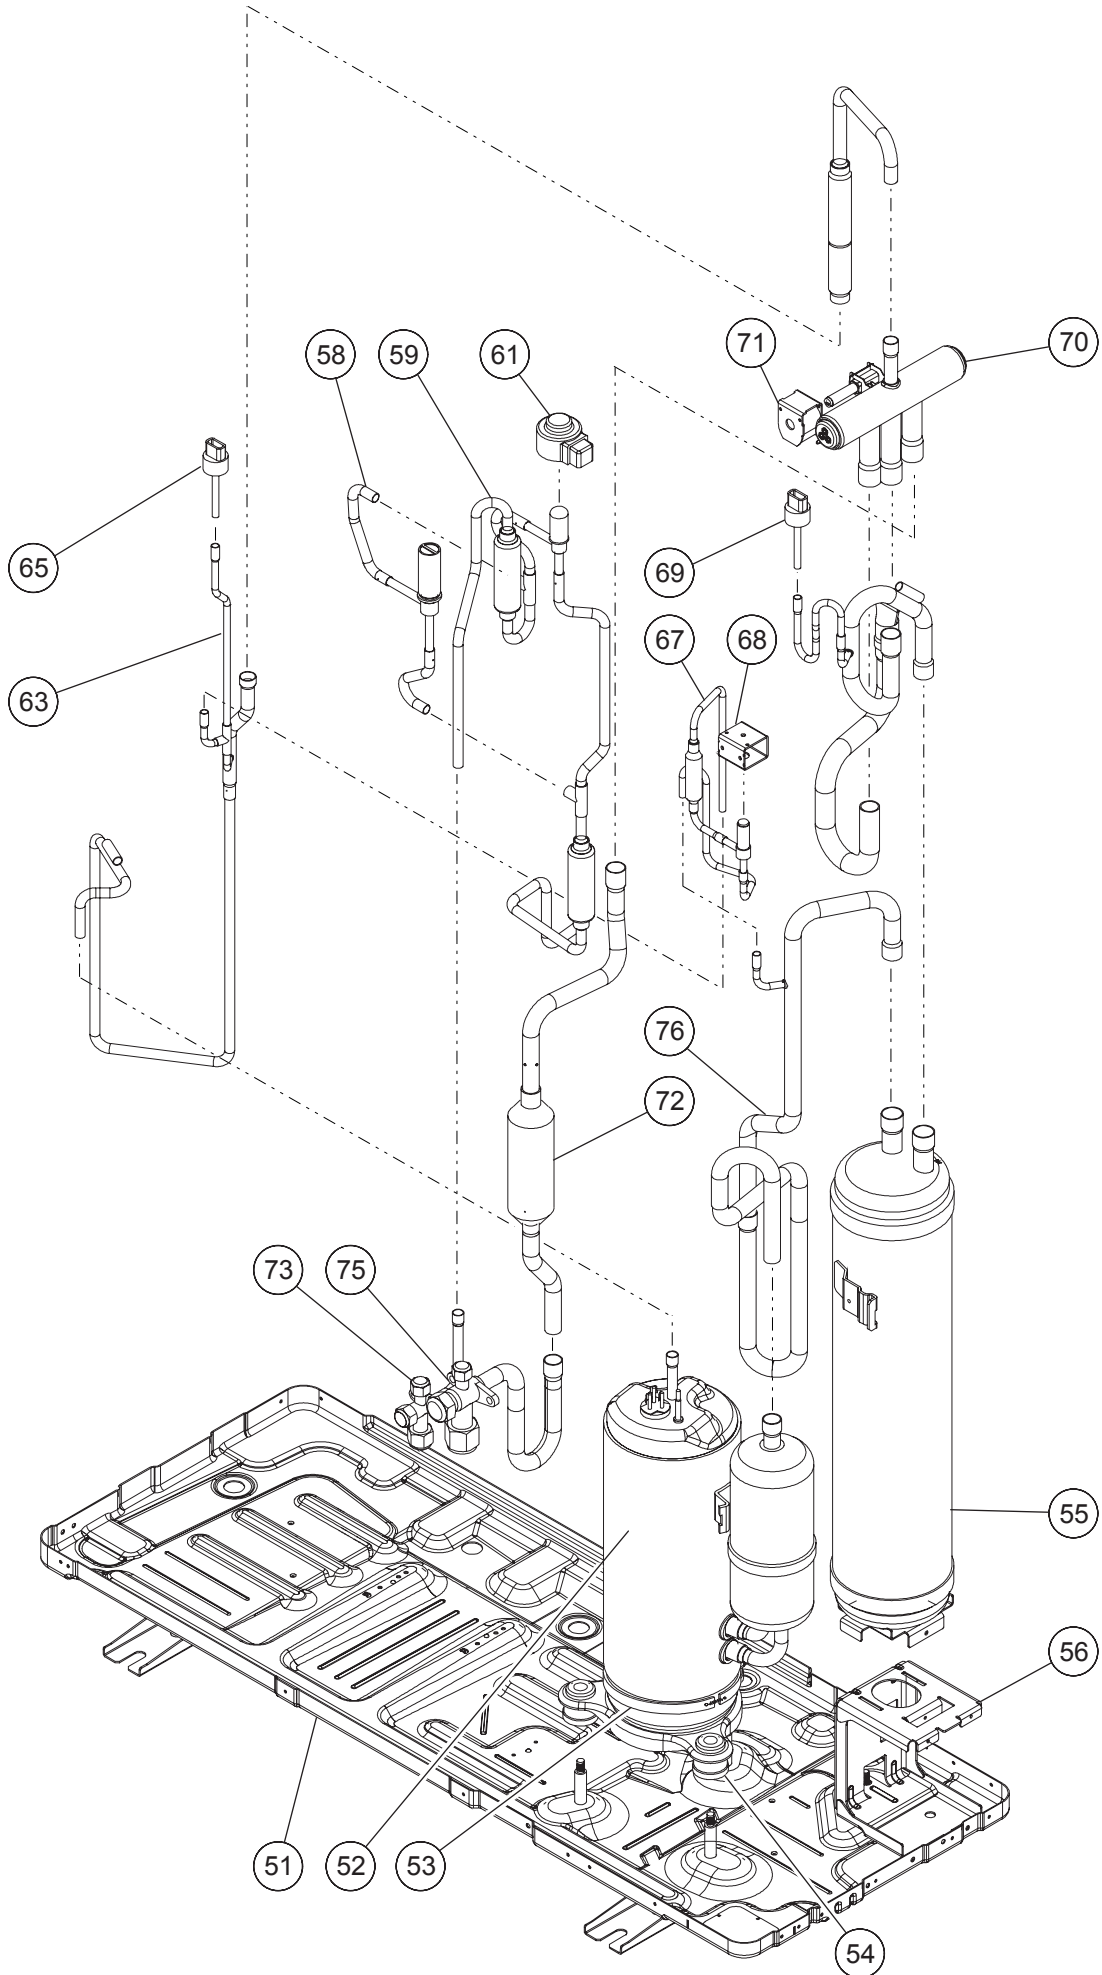

Model : AJY040LCLAH/ AJH040LCLAH
AJY045LCLAH/ AJH045LCLAH
AJY054LCLAH/ AJH054LCLAH

Model : AJY040LCLAH/ AJH040LCLAH
AJY045LCLAH/ AJH045LCLAH
AJY054LCLAH/ AJH054LCLAH

Ref No.	Description	Parts No.		
		AJ*040LCLAH	AJ*045LCLAH	AJ*054LCLAH
51	BASE ASSY	9379427067	9379427067	9379427067
52	COMPRESSOR	9810275004	9810275004	9810275004
53	BELT HEATER	9361140349	9361140349	9361140349
54	RUBBER MOUNT	9810059000	9810059000	9810059000
55	ACCUMULATOR SUB ASSY	9372700075	9372700075	9372700075
56	INSTALLATION PLATE(ACCUMULATOR)	9380471004	9380471004	9380471004
58	RERIEF VALVE ASSY	9380951001	9380951001	9380951001
59	EXPANSION VALVE ASSY	9378750111	9378750111	9378750111
61	COIL(EXPANSION VALVE)	9970163005	9970163005	9970163005
63	DISCHARGE PIPE TOTAL ASSY	9371581316	9371581316	9371581316
65	SENSOR (HP)	9970158001	9970158001	9970158001
67	SOLENOID VALVE ASSY	9380016038	9380016038	9380016038
68	SOLENOID (SV)	9970165009	9970165009	9970165009
69	SENSOR (LP)	9970159008	9970159008	9970159008
70	4-WAY VALVE	9970161001	9970161001	9970161001
71	SOLENOID (4-WAY VALVE)	9970110078	9970110078	9970110078
72	STRAINER ASSY	9380559009	9380559009	9380559009
73	3-WAY VALVE ASSY (LIQUID)	9381055005	9381055005	9381055005
75	3-WAY VALVE ASSY (GAS)	9315414045	9315414045	9315414045
76	SUCTION PIPE ASSY	9372514184	9372514184	9372514184
	COMPRESSOR COVER	9379647090	9379647090	9379647090
	COMPRESSOR COVER TOP	9380516019	9380516019	9380516019
	THERMISTOR ASSY (Discharge temp.+Comp. temp.)	9900811006	9900811006	9900811006
	THERMISTOR ASSY (Suction temp.+Heat ex. temp.)	9900507039	9900507039	9900507039
	THERMISTOR ASSY (Outdoor temp.)	9900747022	9900747022	9900747022