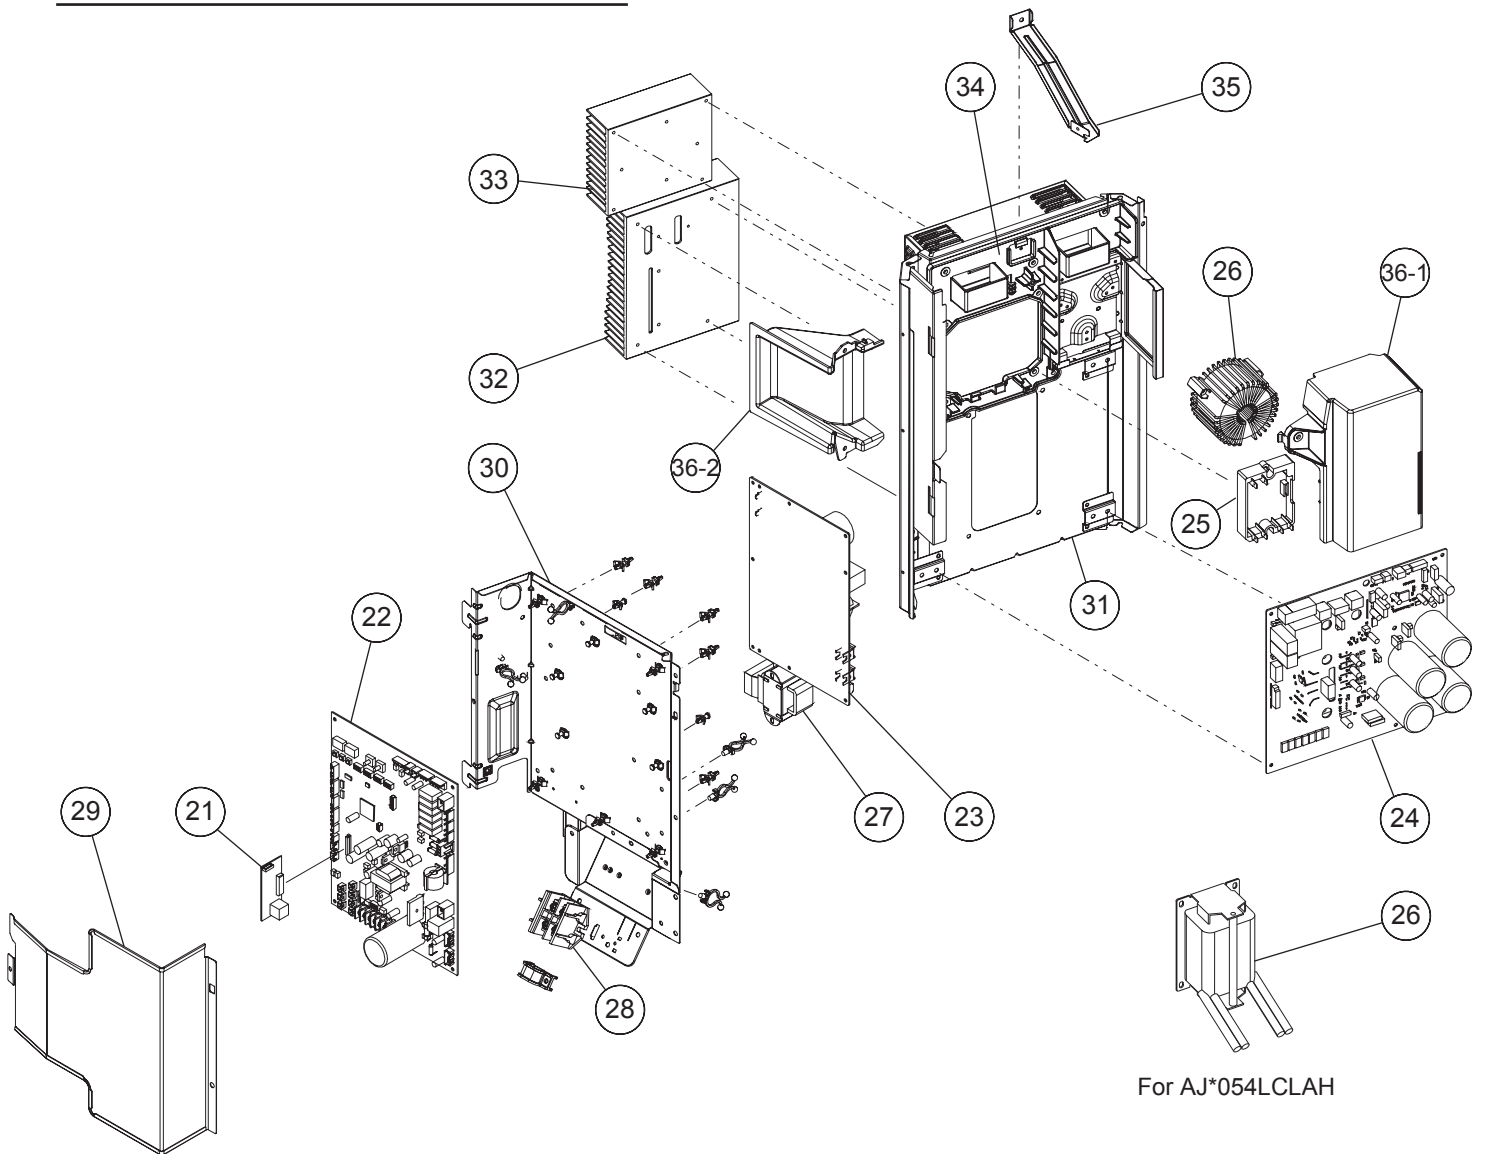

Model : AJY040LCLAH/ AJH040LCLAH
AJY045LCLAH/ AJH045LCLAH
AJY054LCLAH/ AJH054LCLAH

Ref No.	Description	Parts No.		
		AJ*040LCLAH	AJ*045LCLAH	AJ*054LCLAH
21	COMMUNICATION PCB	9707774023	9707774023	9707774023
22	MAIN PCB ASSY (SERVICE)	9709123027	9709123027	9709123027
23	FILTER PCB ASSY	9709035009	9709035009	9709035016
24	INVERTER PCB ASSY (SERVICE)	9709680285	9709680285	9709680292
25	ACTPM	9708920009	9708920009	9708590004
26	CHOKE COIL	9900624019	9900624019	9900592011
27	REACTOR ASSY	9900481025	9900481025	9900481025
28	TERMINAL	9900428105	9900428105	9900428105
29	CONTROL COVER SUB ASSY	9378930025	9378930025	9378930025
30	CONTROL BOX (MAIN) ASSY	9380543008	9380543008	9380543008
31	CONTROL BOX (INV) ASSY	9380971023	9380971023	9380971023
32	HEAT SINK A	9380483007	9380483007	9380483007
33	HEAT SINK B	-----	-----	9380980001
33	HEAT SINK C	9380980018	9380980018	-----
34	HOLDER (HEAT SINK)	9380981015	9380981015	9380981015
35	BRACKET CONTROL BOX B	9380978008	9380978008	9380978008
36-1	DUCT A	9380961000	9380961000	-----
36-2	DUCT D	9380959007	9380959007	9380959007