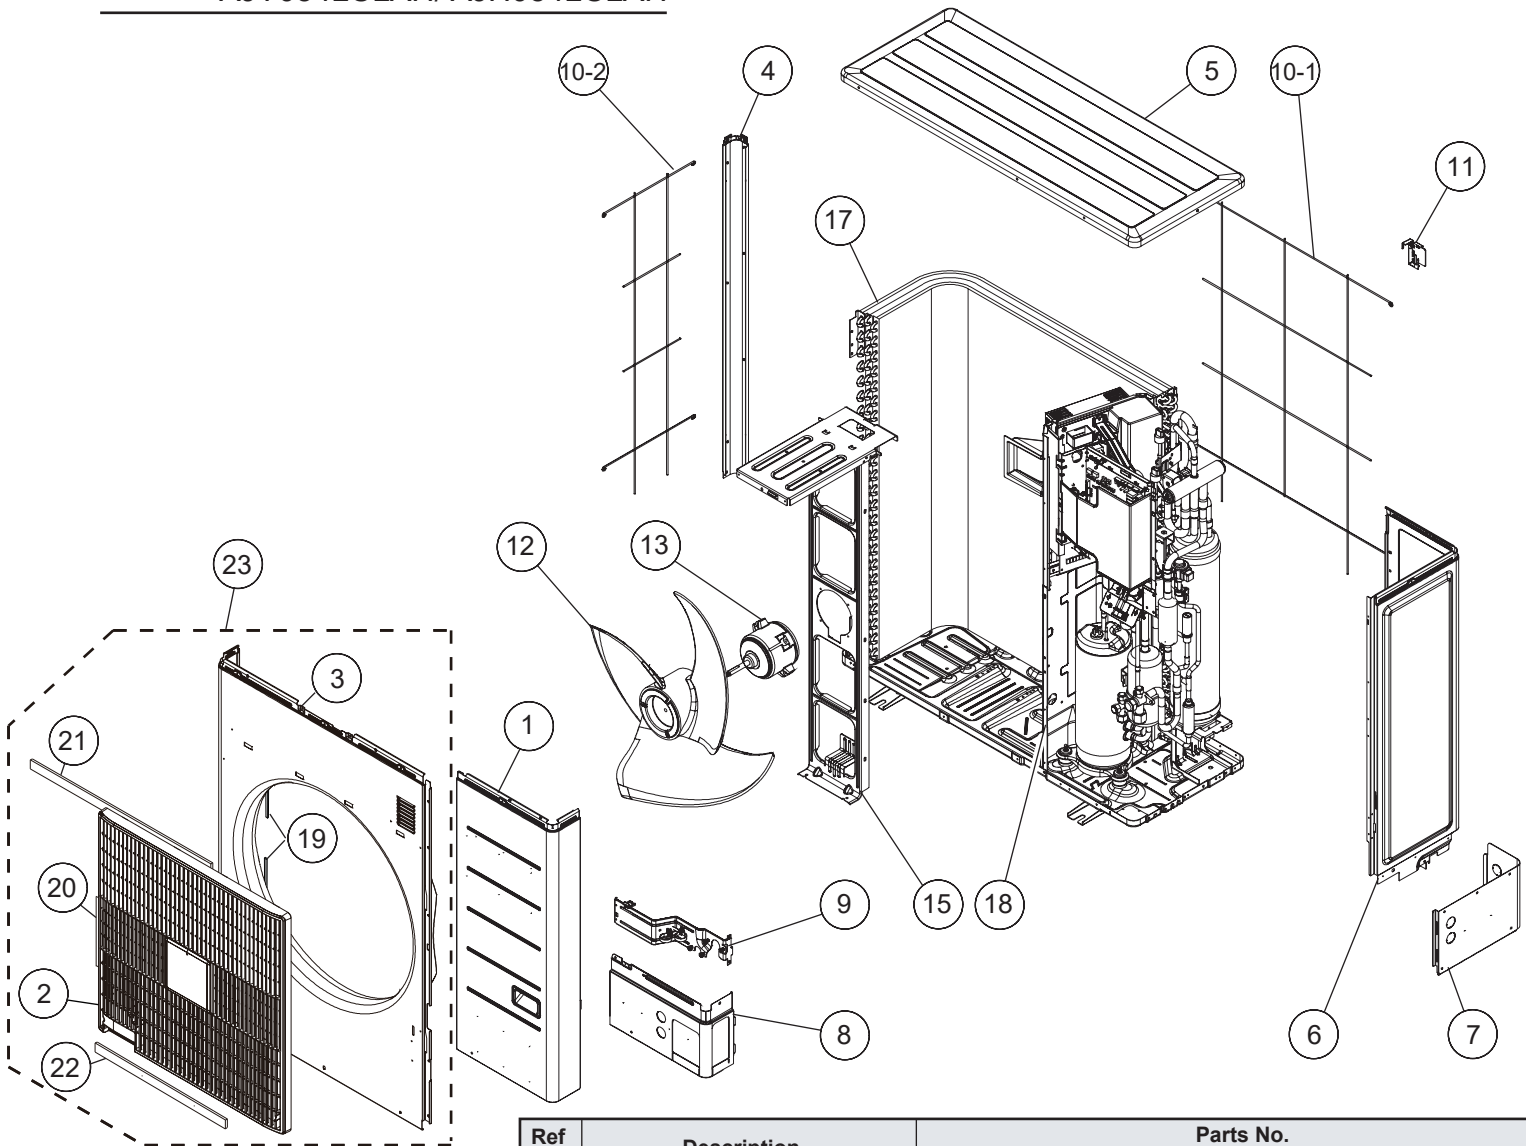

DISASSEMBLY ILLUSTRATION & PARTS LIST

OUTDOOR UNIT

Model : AJY040LCLAH/ AJH040LCLAH
 AJY045LCLAH/ AJH045LCLAH
 AJY054LCLAH/ AJH054LCLAH

Ref No.	Description	Parts No.		
		AJ*040LCLAH	AJ*045LCLAH	AJ*054LCLAH
1	SERVICE PANEL SUB ASSY	9380571018	9380571018	9380571018
2	BLOW GRILL	9380955009	9380955009	9380955009
3	FRONT PANEL	9381023004	9381023004	9381023004
4	CABINET LEFT	9380968009	9380968009	9380968009
5	TOP PANEL SUB ASSY	9379416030	9379416030	9379416030
6	CABINET RIGHT SUB ASSY	9380570011	9380570011	9380570011
7	PIPE COVER REAR	9380537007	9380537007	9380537007
8	PIPE COVER FRONT	9378805019	9378805019	9378805019
9	VALVE PLATE	9379409018	9379409018	9379409018
10-1	PROTECTIVE NET (REAR)	9381013005	9381013005	9381013005
10-2	PROTECTIVE NET (LEFT)	9381014002	9381014002	9381014002
11	THERMO HOLDER	9332505009	9332505009	9332505009
12	PROPELLER FAN	9379414005	9379414005	9379414005
13	MOTOR,DC BRUSHLESS	9603339012	9603339012	9603339012
15	MOTOR BRACKET SUB ASSY	9380566021	9380566021	9380566021
17	CONDENSER SUB ASSY	9374420360	9374420360	9374420360
18	SEPARATE WALL SUB ASSY	9380567011	9380567011	9380567011
19	FRE T3 100 x 3	9375620042	9375620042	9375620042
20	Insulation Grill R	9380954002	9380954002	9380954002
21	Insulation Grill T	9377800497	9377800497	9377800497
22	FRE T5 450 x 20	9380956006	9380956006	9380956006
23	Front Panel Sub Assy	9380569039	9380569039	9380569039
	LABEL (FUJITSU)	9380477006	9380477006	9380477006
	LABEL (GENERAL)	9378949003	9378949003	9378949003
	LABEL (AIRSTAGE)	9380479000	9380479000	9380479000