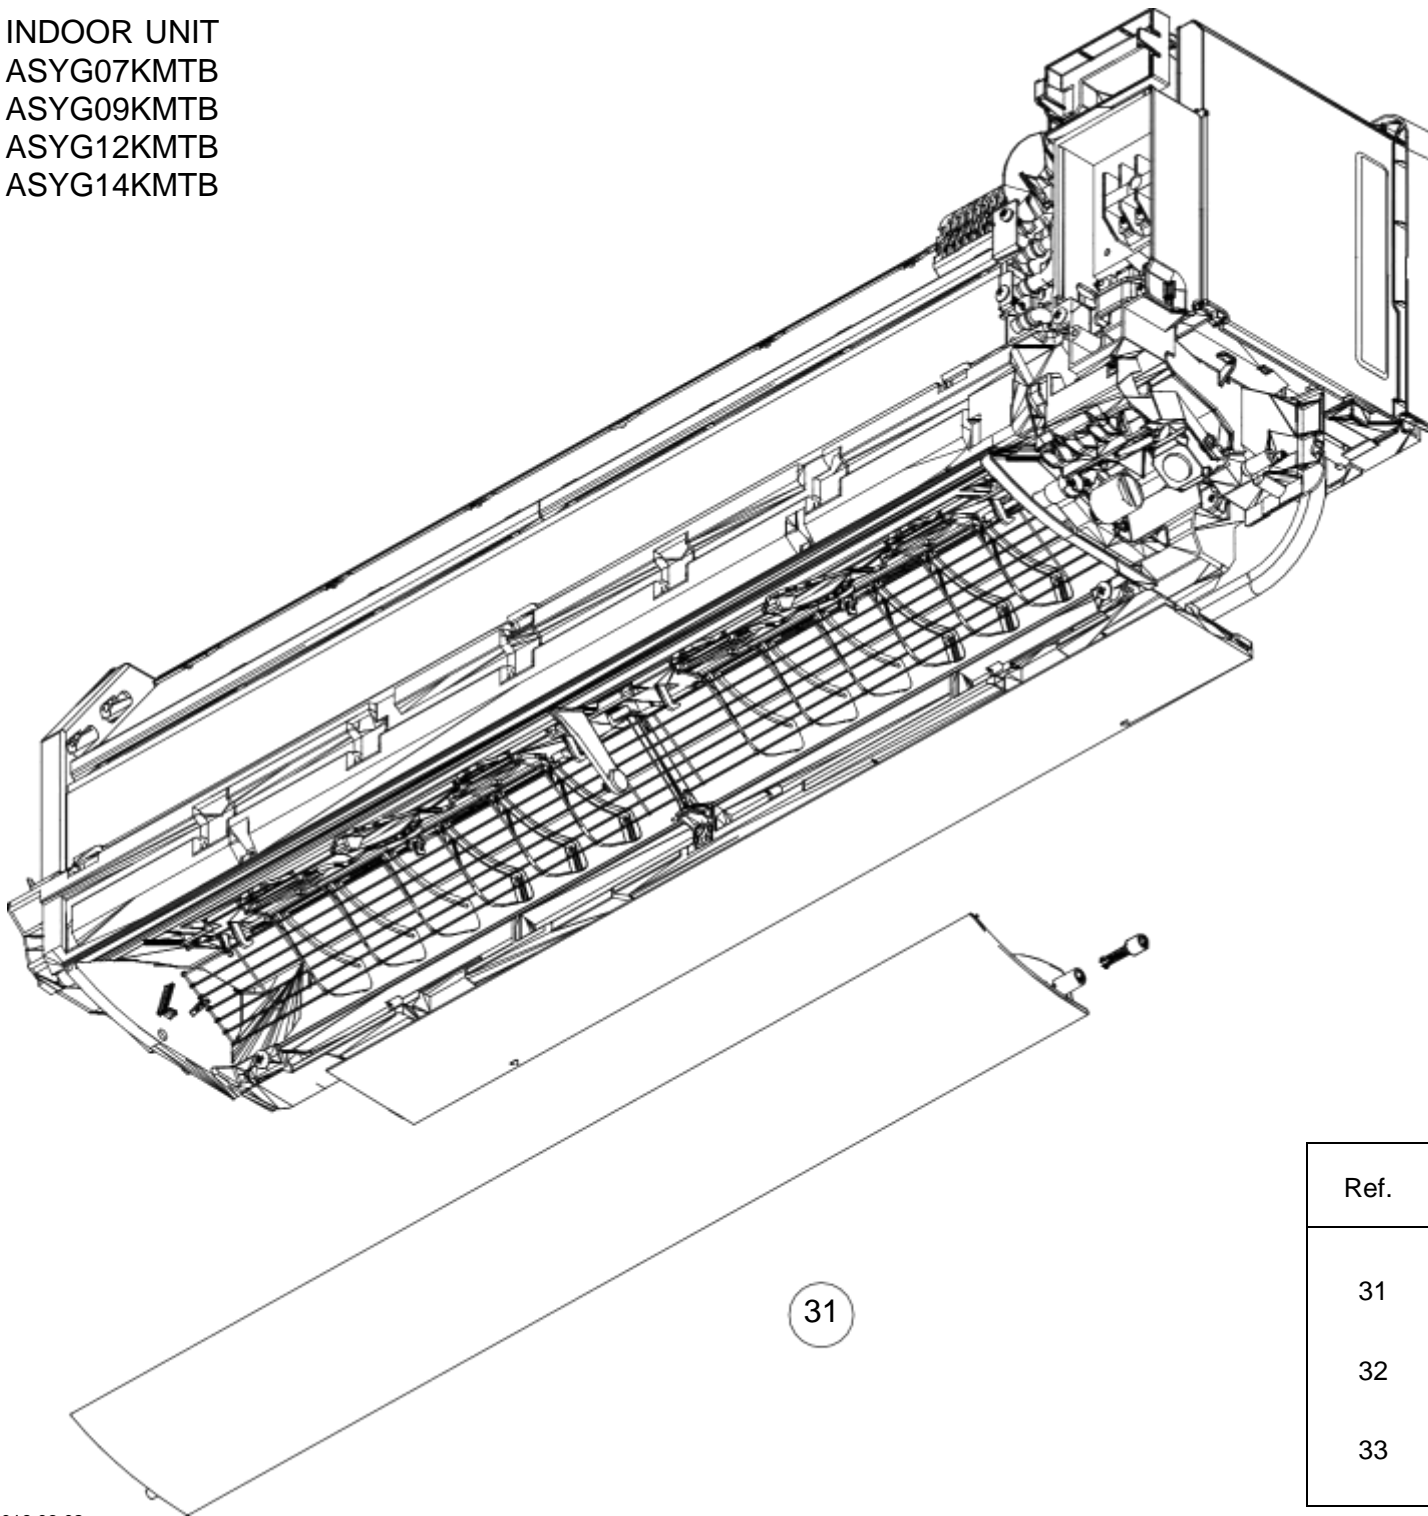

PARTS

INDOOR UNIT
 ASYG07KMTB
 ASYG09KMTB
 ASYG12KMTB
 ASYG14KMTB

Ref.	Description	Part number
1	Remote control (no brand)	9319208008
2	Remote control holder	9318912005
3	Bracket panel	9387480009
4	Electric filter holder	9332911008
5	Air clean filter assy	9317250009

INDOOR UNIT
 ASYG07KMTB
 ASYG09KMTB
 ASYG12KMTB
 ASYG14KMTB

Ref.	Description	Part number
11	Screw cap	9387476002
12	Under cover L	9387477009
13	Under cover R	9387478006
14	Front panel total assy	9387596038

INDOOR UNIT
 ASYG07KMTB
 ASYG09KMTB
 ASYG12KMTB
 ASYG14KMTB

Front panel total assy

Ref.	Description	Part number
21	Air filter	9387473018
22	Intake grille assy (FUJITSU)	9387756036

INDOOR UNIT
 ASYG07KMTB
 ASYG09KMTB
 ASYG12KMTB
 ASYG14KMTB

Ref.	Description	Part number
31	U/D louver assy	9387479003
32	Shaft cover	9332861006
33	Louver spring	9387471007

INDOOR UNIT
 ASYG07KMTB
 ASYG09KMTB
 ASYG12KMTB
 ASYG14KMTB

Control box

Control cover

Ref.	Description	Part number
41	Room thermistor holder	9387467000
42	Thermistor assy	9900627027