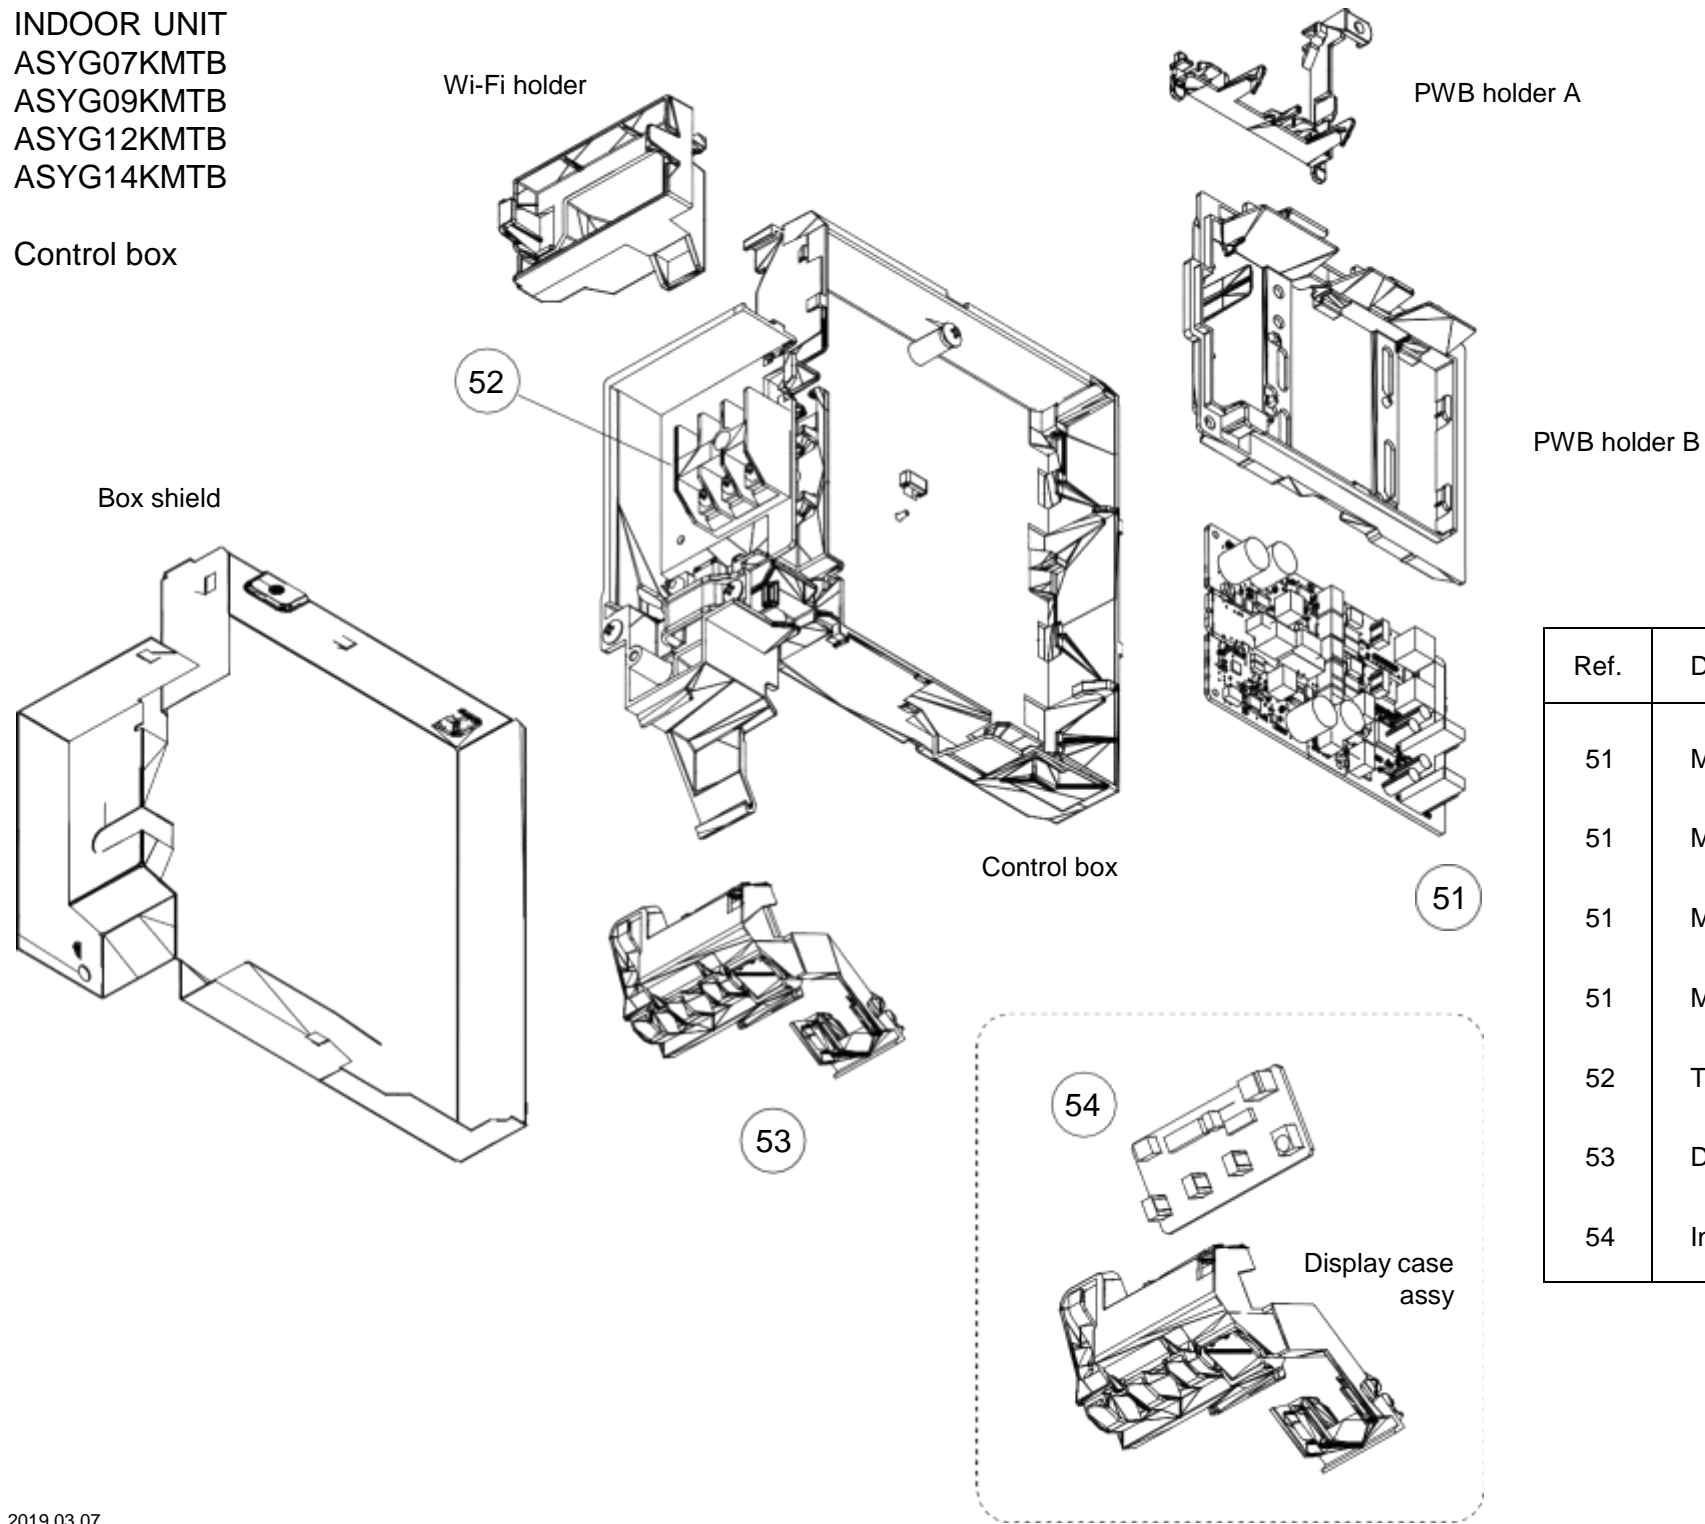

INDOOR UNIT
 ASYG07KMTB
 ASYG09KMTB
 ASYG12KMTB
 ASYG14KMTB

Ref.	Description	Part number
11	Screw cap	9387476002
12	Under cover L	9387477009
13	Under cover R	9387478006
14	Front panel total assy	9387596038

Ref.	Description	Part number
31	U/D louver assy	9387479003
32	Shaft cover	9332861006
33	Louver spring	9387471007

INDOOR UNIT
 ASYG07KMTB
 ASYG09KMTB
 ASYG12KMTB
 ASYG14KMTB

Control box

Control cover

Ref.	Description	Part number
41	Room thermistor holder	9387467000
42	Thermistor assy	9900627027

INDOOR UNIT
 ASYG07KMTB
 ASYG09KMTB
 ASYG12KMTB
 ASYG14KMTB

Control box

Ref.	Description	Part number
51	Main PCB (ASYG07)	9710368295
51	Main PCB (ASYG09)	9710368301
51	Main PCB (ASYG12)	9710368318
51	Main PCB (ASYG14)	9710368325
52	Terminal	9900369057
53	Display assy	9710858024
54	Indicator PCB	9710786020