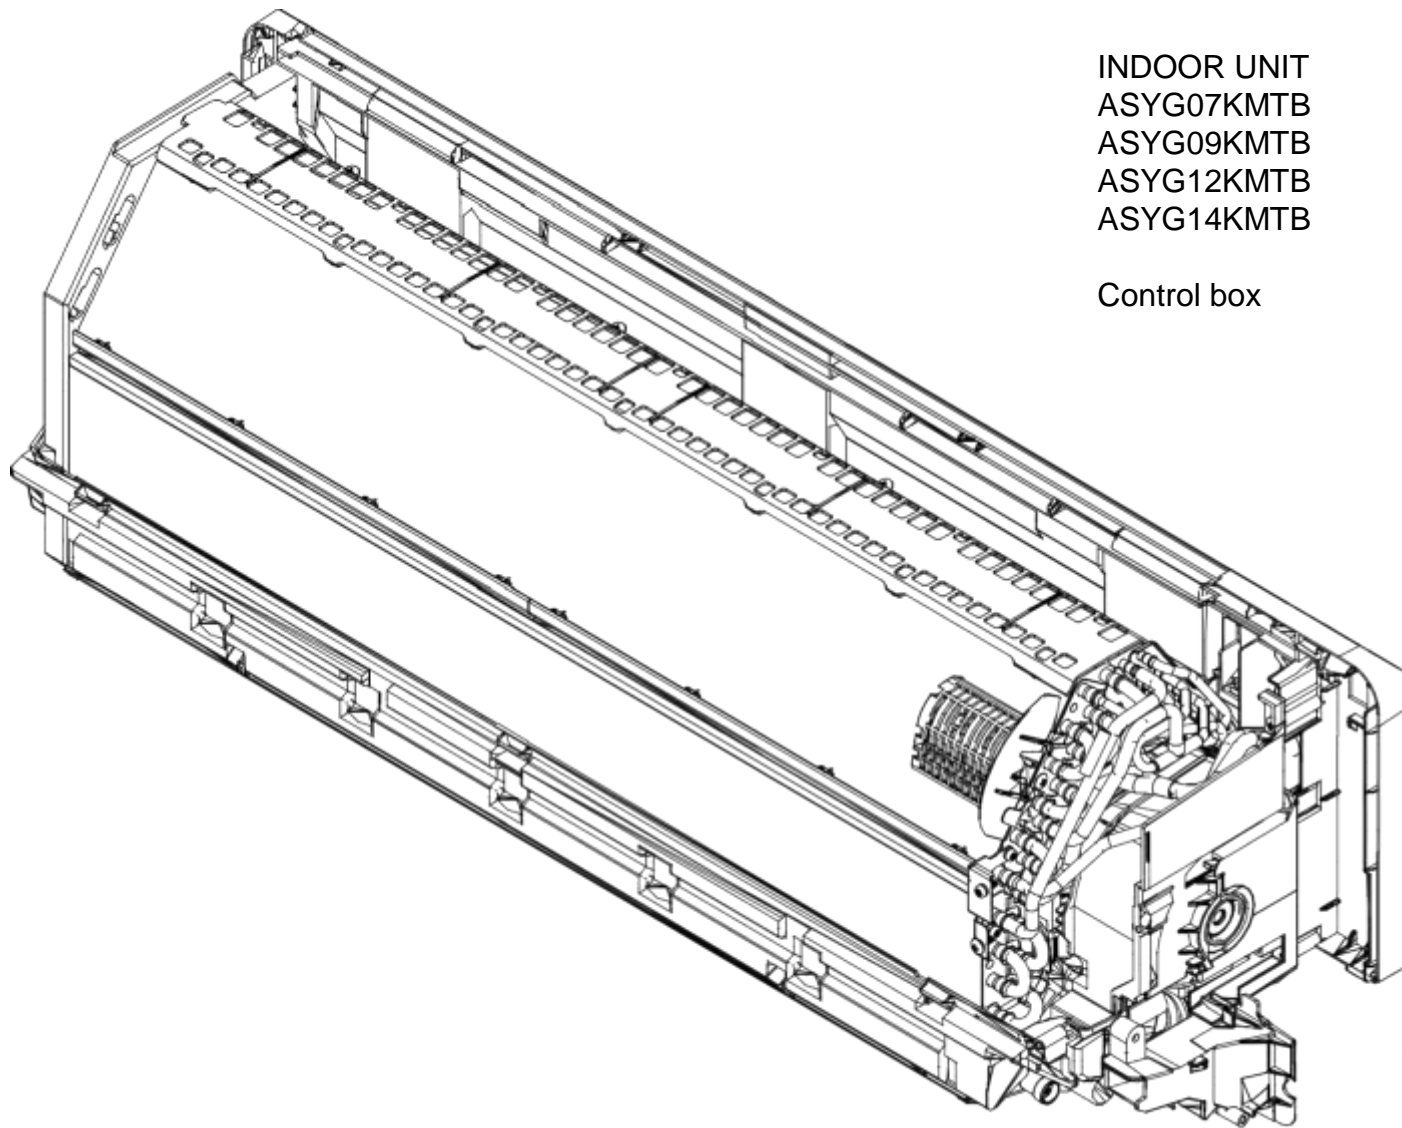

PARTS

INDOOR UNIT
 ASYG07KMTB
 ASYG09KMTB
 ASYG12KMTB
 ASYG14KMTB

Ref.	Description	Part number
1	Remote control (no brand)	9319208008
2	Remote control holder	9318912005
3	Bracket panel	9387480009
4	Electric filter holder	9332911008
5	Air clean filter assy	9317250009

INDOOR UNIT
 ASYG07KMTB
 ASYG09KMTB
 ASYG12KMTB
 ASYG14KMTB

Ref.	Description	Part number
11	Screw cap	9387476002
12	Under cover L	9387477009
13	Under cover R	9387478006
14	Front panel total assy	9387596038

Ref.	Description	Part number
31	U/D louver assy	9387479003
32	Shaft cover	9332861006
33	Louver spring	9387471007

INDOOR UNIT
 ASYG07KMTB
 ASYG09KMTB
 ASYG12KMTB
 ASYG14KMTB

Control box

Control cover

Ref.	Description	Part number
41	Room thermistor holder	9387467000
42	Thermistor assy	9900627027