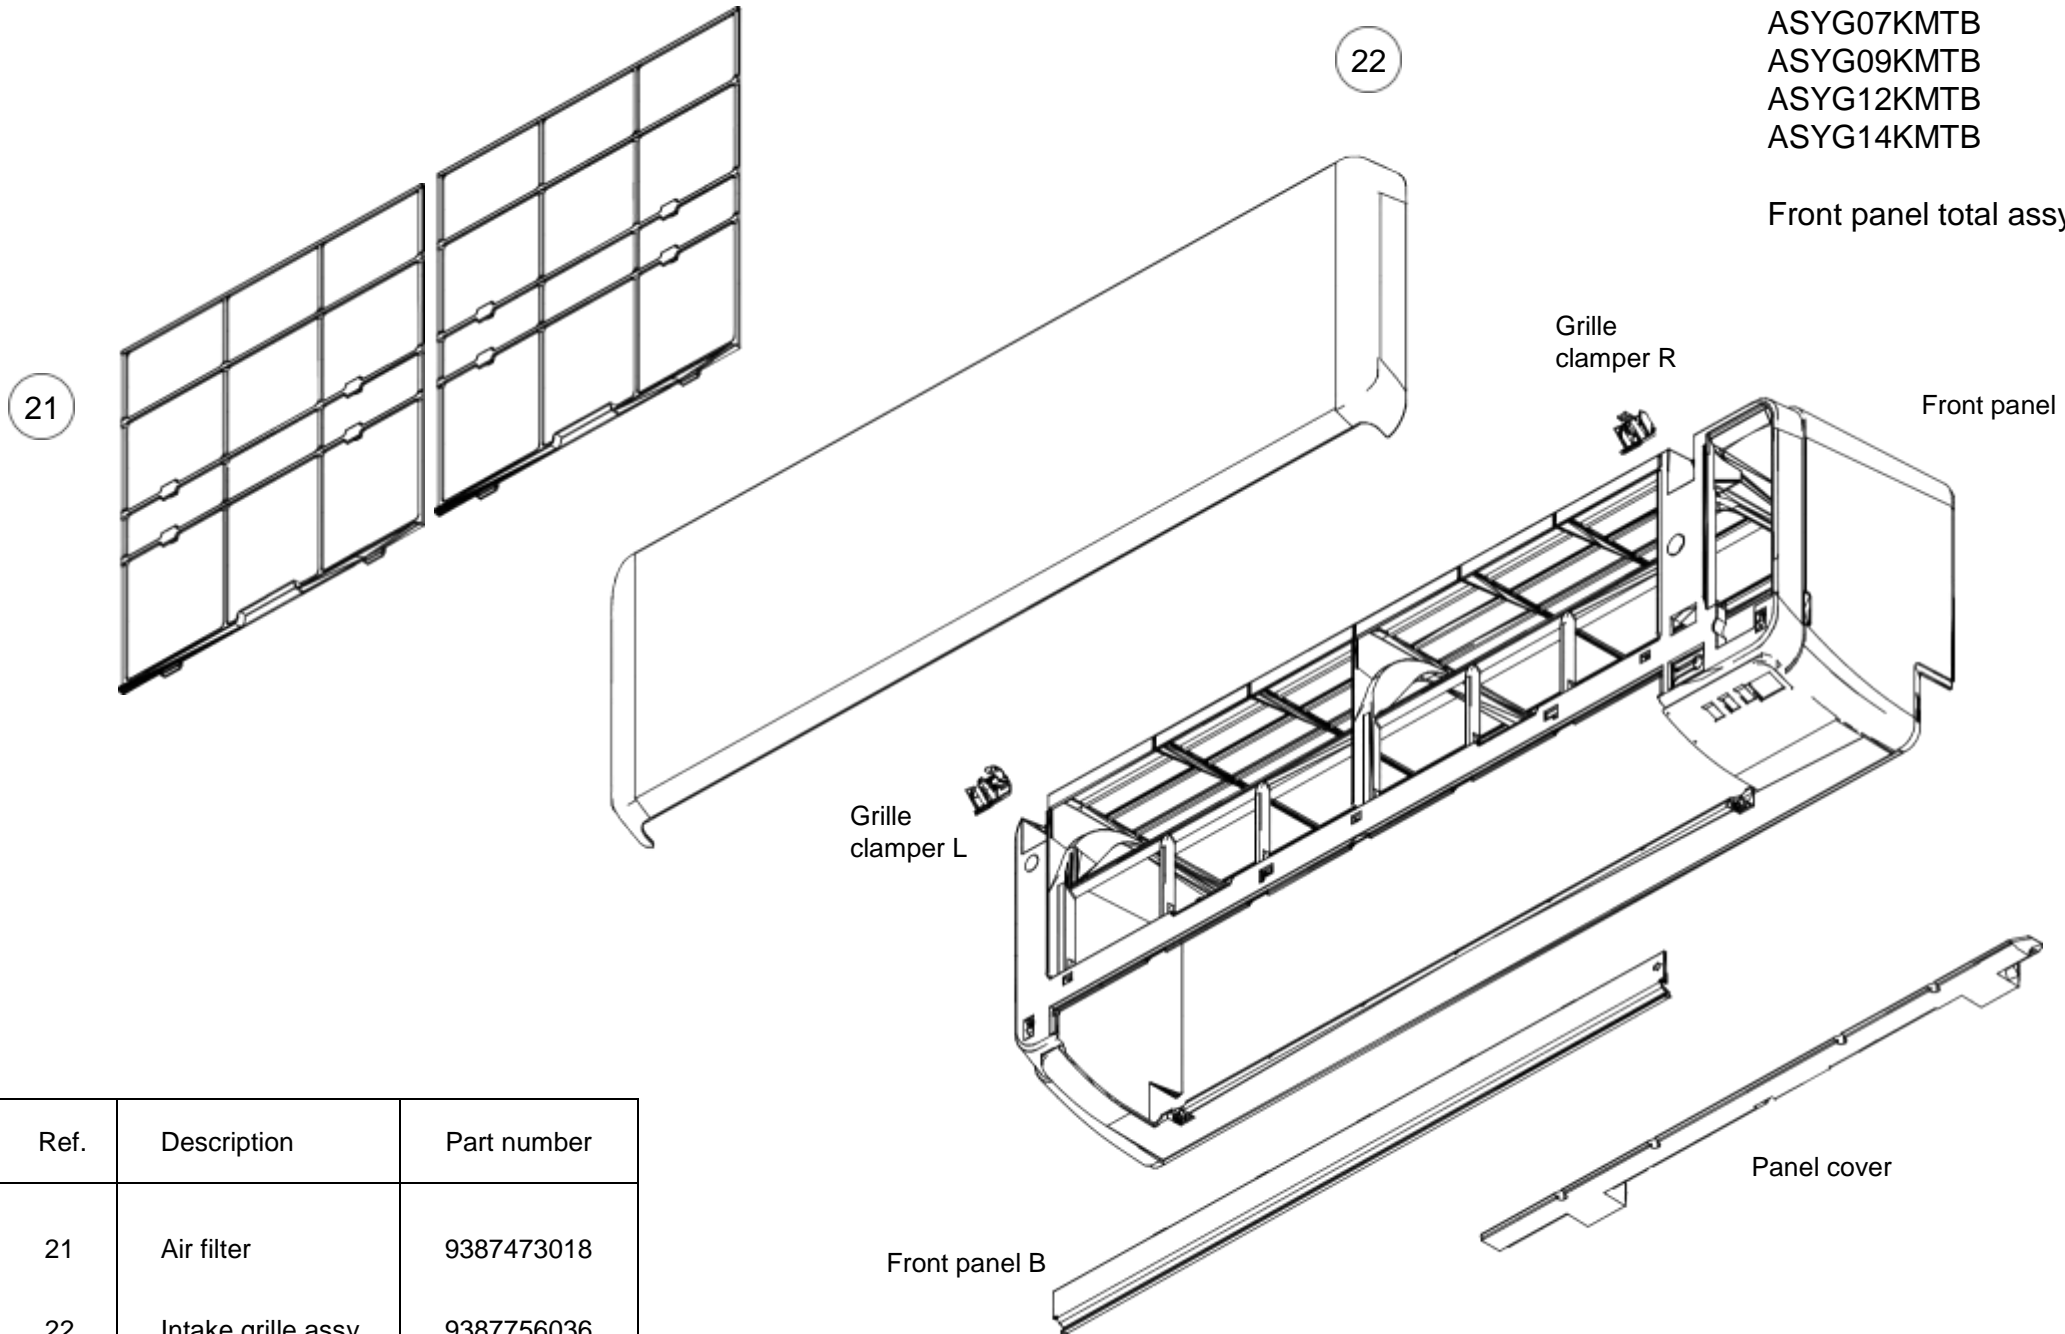

INDOOR UNIT
ASYG07KMTB
ASYG09KMTB
ASYG12KMTB
ASYG14KMTB

Front panel total assy

Ref.	Description	Part number
21	Air filter	9387473018
22	Intake grille assy (FUJITSU)	9387756036