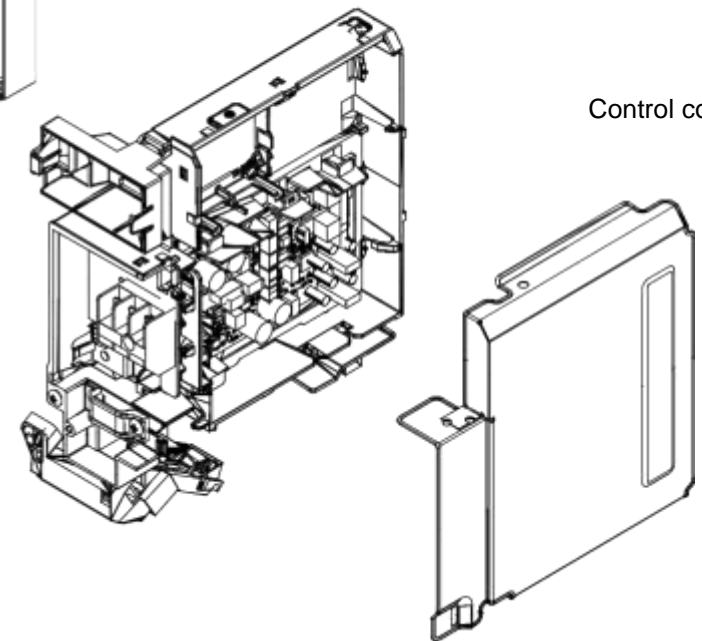

Ref.	Description	Part number
31	U/D louver assy	9387479003
32	Shaft cover	9332861006
33	Louver spring	9387471007

INDOOR UNIT
 ASYG07KMTB
 ASYG09KMTB
 ASYG12KMTB
 ASYG14KMTB

Control box

Control cover

Ref.	Description	Part number
41	Room thermistor holder	9387467000
42	Thermistor assy	9900627027

INDOOR UNIT
 ASYG07KMTB
 ASYG09KMTB
 ASYG12KMTB
 ASYG14KMTB

Control box

Ref.	Description	Part number
51	Main PCB (ASYG07)	9710368295
51	Main PCB (ASYG09)	9710368301
51	Main PCB (ASYG12)	9710368318
51	Main PCB (ASYG14)	9710368325
52	Terminal	9900369057
53	Display assy	9710858024
54	Indicator PCB	9710786020