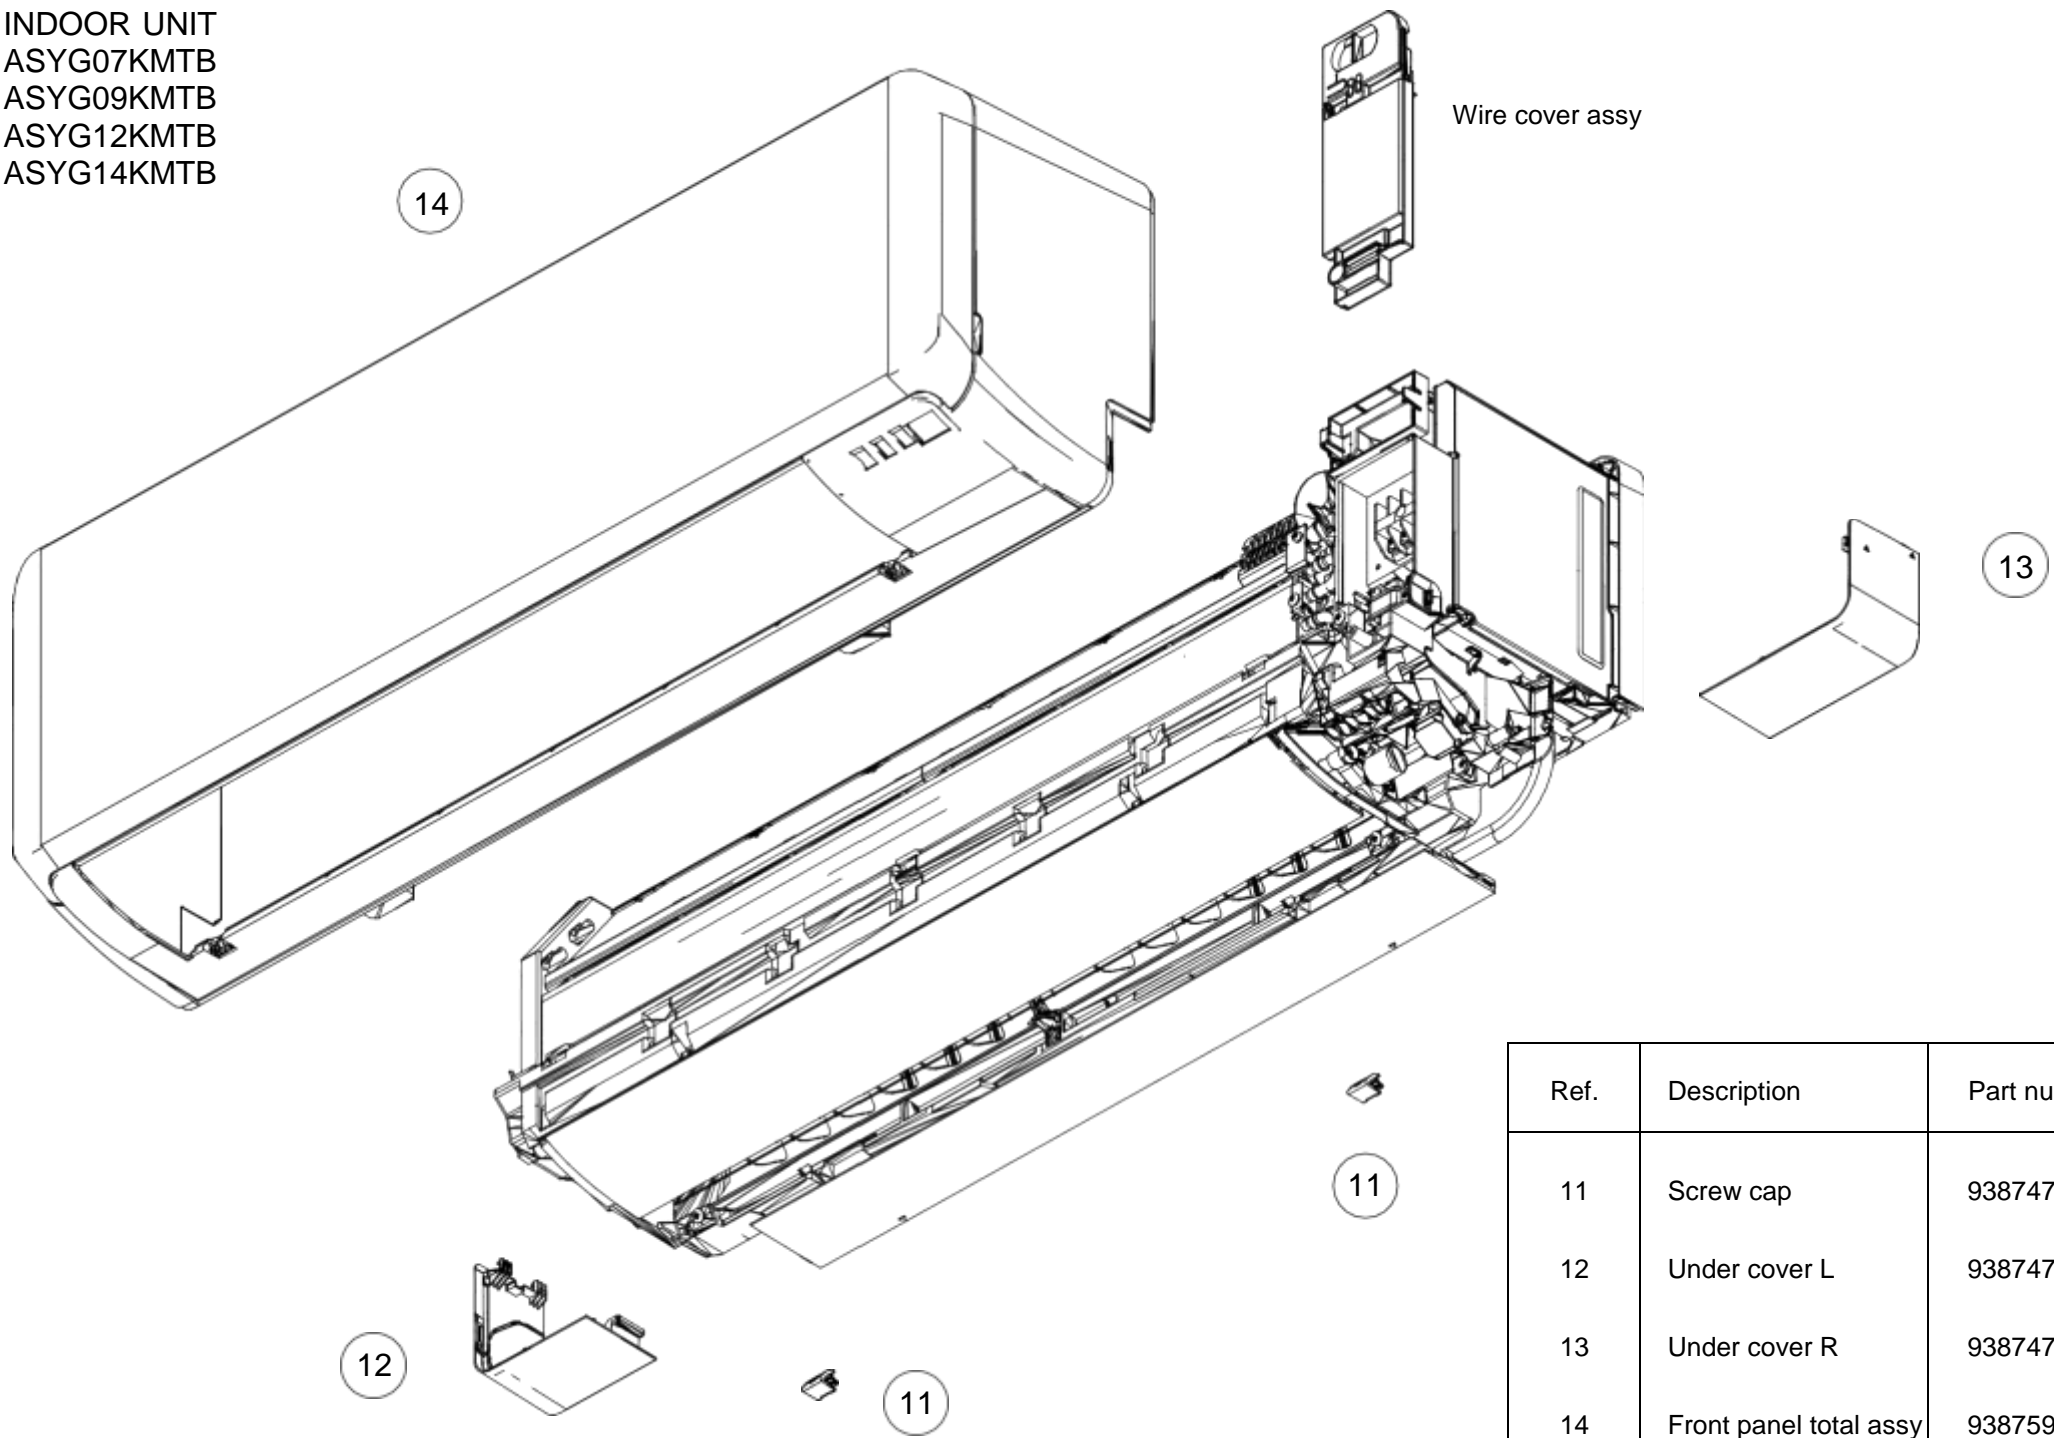

PARTS

INDOOR UNIT
 ASYG07KMTB
 ASYG09KMTB
 ASYG12KMTB
 ASYG14KMTB

Ref.	Description	Part number
1	Remote control (no brand)	9319208008
2	Remote control holder	9318912005
3	Bracket panel	9387480009
4	Electric filter holder	9332911008
5	Air clean filter assy	9317250009

INDOOR UNIT
 ASYG07KMTB
 ASYG09KMTB
 ASYG12KMTB
 ASYG14KMTB

Ref.	Description	Part number
11	Screw cap	9387476002
12	Under cover L	9387477009
13	Under cover R	9387478006
14	Front panel total assy	9387596038

Ref.	Description	Part number
31	U/D louver assy	9387479003
32	Shaft cover	9332861006
33	Louver spring	9387471007

INDOOR UNIT
 ASYG07KMTB
 ASYG09KMTB
 ASYG12KMTB
 ASYG14KMTB

Control box

Control cover

Ref.	Description	Part number
41	Room thermistor holder	9387467000
42	Thermistor assy	9900627027