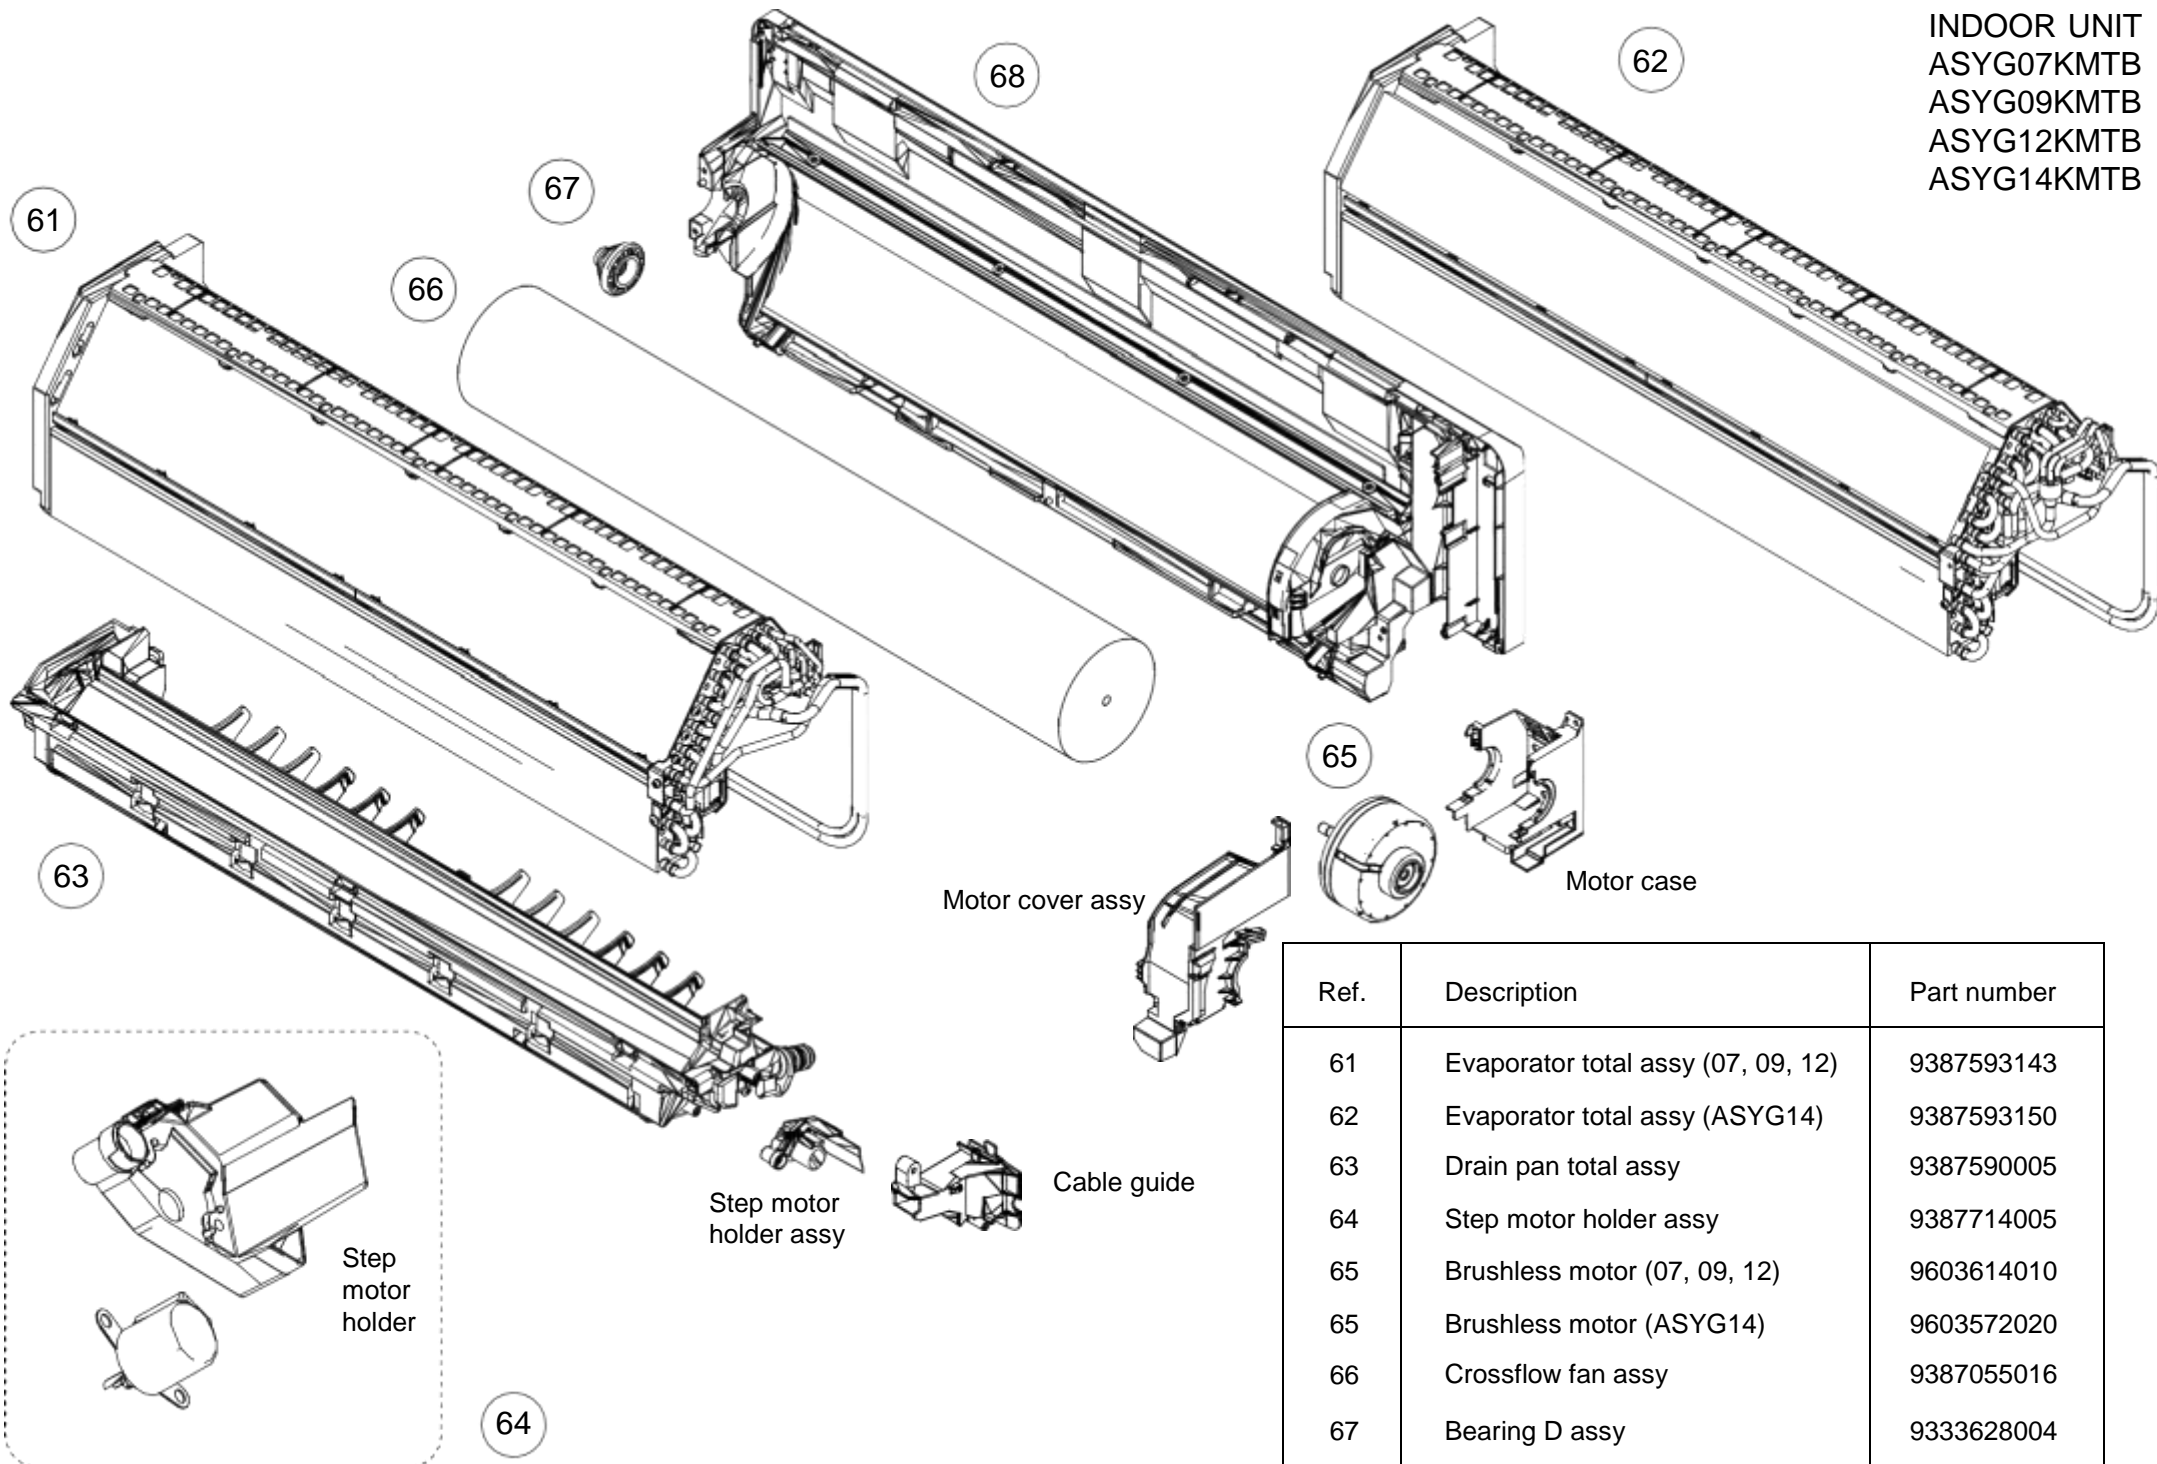

INDOOR UNIT
ASYG07KMTB
ASYG09KMTB
ASYG12KMTB
ASYG14KMTB

Ref.	Description	Part number
61	Evaporator total assy (07, 09, 12)	9387593143
62	Evaporator total assy (ASYG14)	9387593150
63	Drain pan total assy	9387590005
64	Step motor holder assy	9387714005
65	Brushless motor (07, 09, 12)	9603614010
65	Brushless motor (ASYG14)	9603572020
66	Crossflow fan assy	9387055016
67	Bearing D assy	9333628004
68	Base assy	9387587012