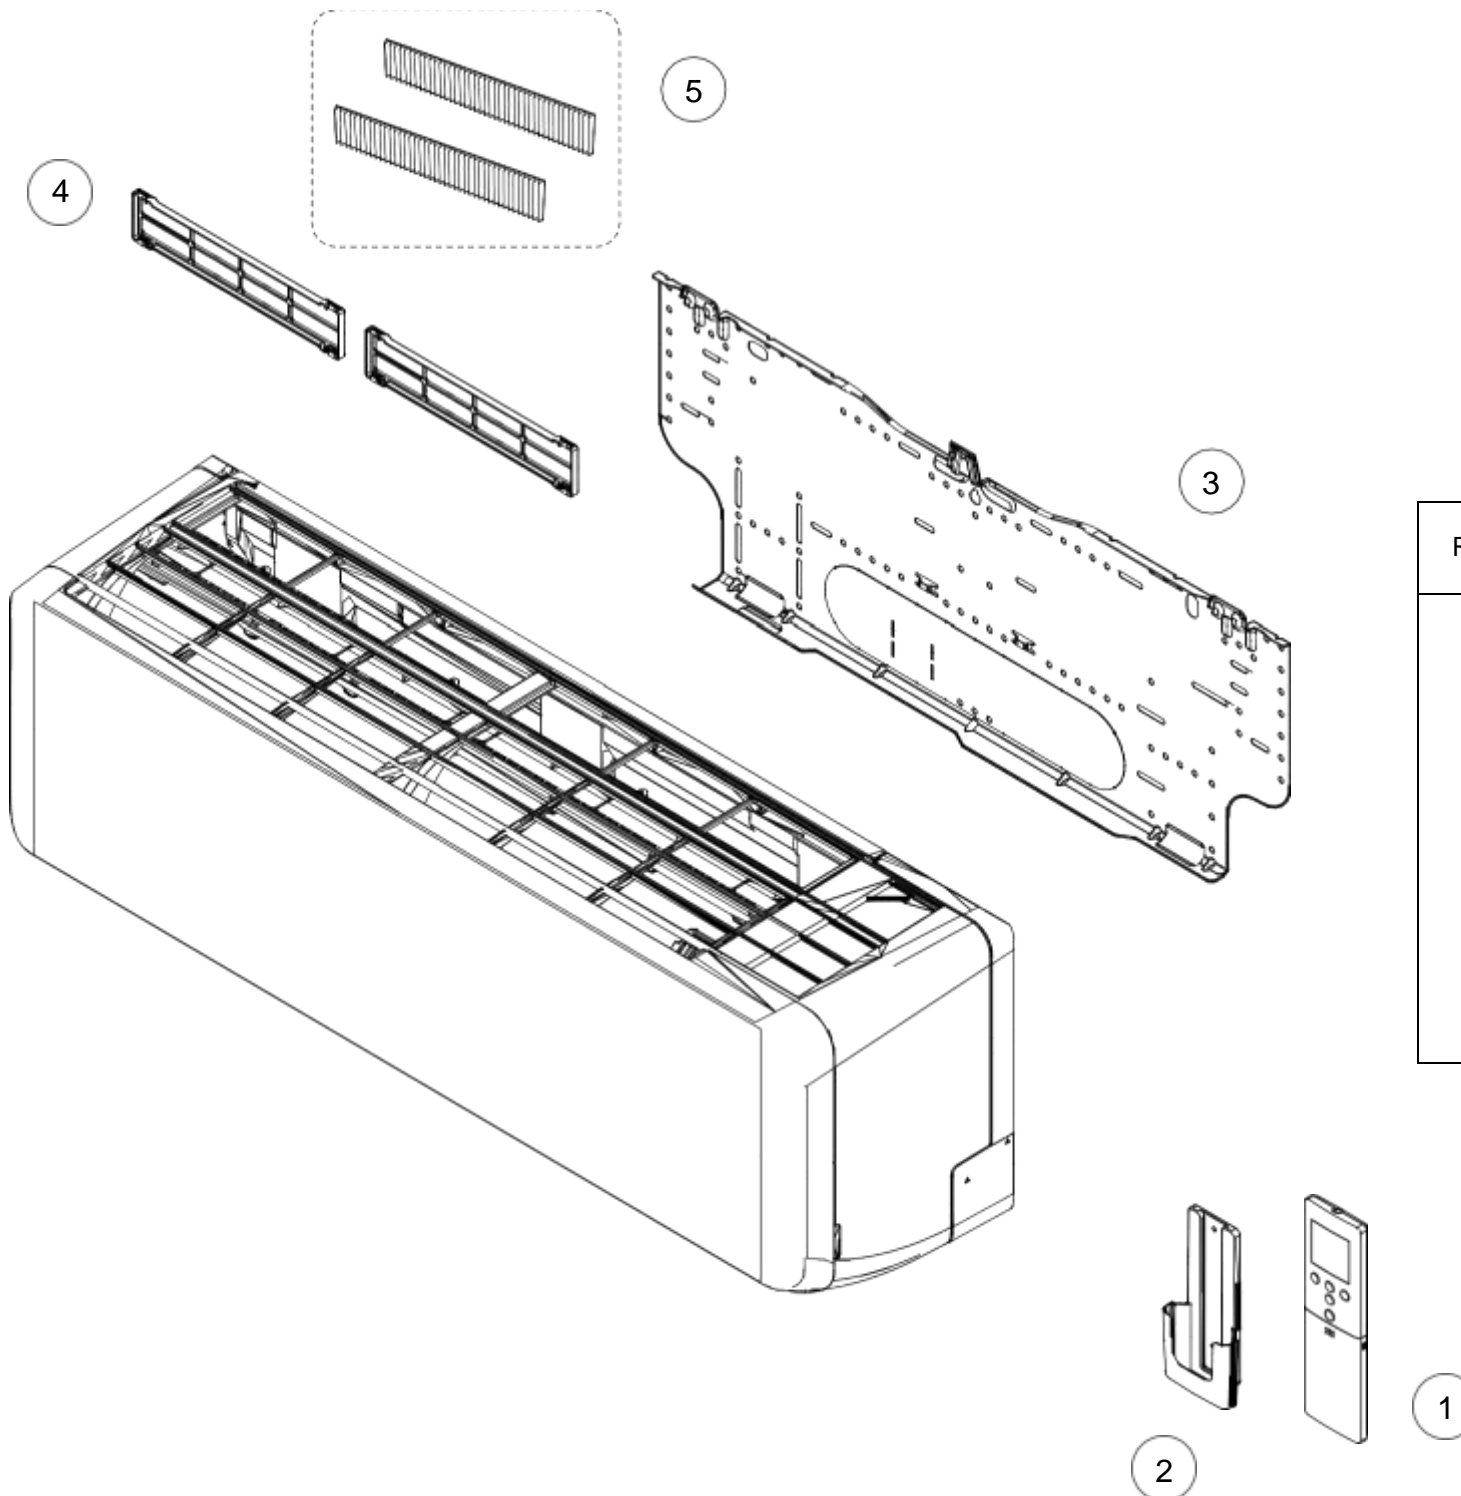

PARTS

INDOOR UNIT
 ASYG07KMTB
 ASYG09KMTB
 ASYG12KMTB
 ASYG14KMTB

Ref.	Description	Part number
1	Remote control (no brand)	9319208008
2	Remote control holder	9318912005
3	Bracket panel	9387480009
4	Electric filter holder	9332911008
5	Air clean filter assy	9317250009

INDOOR UNIT
 ASYG07KMTB
 ASYG09KMTB
 ASYG12KMTB
 ASYG14KMTB

Ref.	Description	Part number
11	Screw cap	9387476002
12	Under cover L	9387477009
13	Under cover R	9387478006
14	Front panel total assy	9387596038