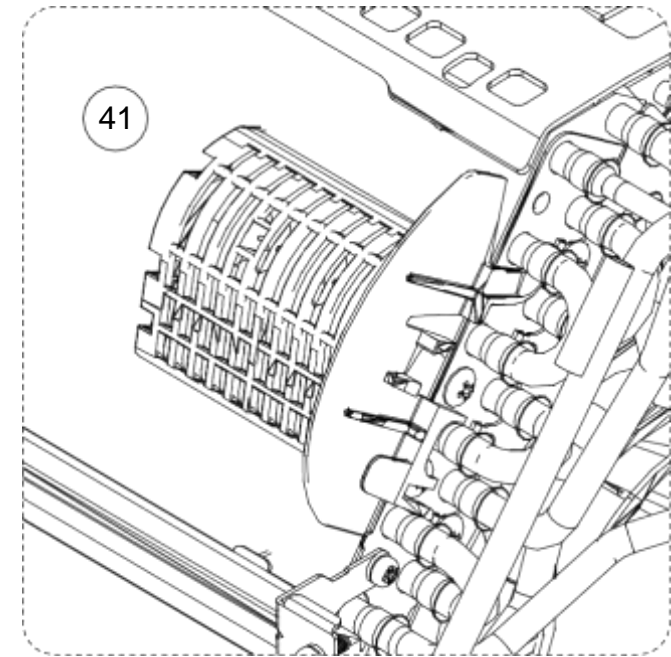

INDOOR UNIT
 ASYG07KMTB
 ASYG09KMTB
 ASYG12KMTB
 ASYG14KMTB

Front panel total assy

Ref.	Description	Part number
21	Air filter	9387473018
22	Intake grille assy (FUJITSU)	9387756036

INDOOR UNIT
 ASYG07KMTB
 ASYG09KMTB
 ASYG12KMTB
 ASYG14KMTB

Ref.	Description	Part number
31	U/D louver assy	9387479003
32	Shaft cover	9332861006
33	Louver spring	9387471007

INDOOR UNIT
 ASYG07KMTB
 ASYG09KMTB
 ASYG12KMTB
 ASYG14KMTB

Control box

Control cover

Ref.	Description	Part number
41	Room thermistor holder	9387467000
42	Thermistor assy	9900627027